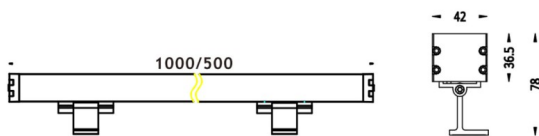

WALLLIGHT (OW03)

Wall Washer fixture from the family WALLLIGHT (OW03) with a power of 48W and a lighting distribution of 15°X40° with a real lumen output of 3800lm and an efficiency of 58,79lm/W with a CCT of 3000K, made in Extruded Aluminium, Die Cast End Caps, Tempered Glass Cover and finished in Grey color. DALI driver.

Item code	86.OW03.2363.03
Product type	Outdoor
Category	Wall Washer
Family	WALLLIGHT
Subfamily	WALLLIGHT (OW03)
Pictograms	

Scheme

Product	
Real power (W)	48
Real luminous flux (Lm)	3800
Luminous efficiency (Lm/W)	58.79
Beam angle (°)	15°X40°
Life time (h)	50000h L70B10
IP	65
Electrical class insulation	Class I
Colour	Grey
Chip Brand	OSRAM
Control gear included	Yes
Control gear	NOT INCLUDED
Light source	LED
Type of LED	OSRAM single color
Colour temperature (K)	3000
Colour consistency (SDCM)	SDCM3
CRI	>80
IK	IK08