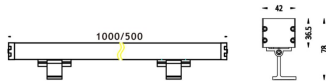

WALLLIGHT (OW03)

Wall Washer fixture from the family WALLLIGHT (OW03) with a power of 84W and a lighting distribution of 10° with a real lumen output of 2350lm and an efficiency of 27,98lm/W with a CCT of RGBW 4 in 1K, made in Extruded Aluminium, Die Cast End Caps, Tempered Glass Cover and finished in Grey color. Do not include driver.

Item code	86.OW03.4011.03
Product type	Outdoor
Category	Wall Washer
Family	WALLLIGHT
Subfamily	WALLLIGHT (OW03)
Pictograms	

Scheme

Product	
Real power (W)	84
Real luminous flux (Lm)	2350
Luminous efficiency (Lm/W)	27.98
Beam angle (°)	10°
Life time (h)	50000h L70B10
IP	65
Electrical class insulation	Class I
Colour	Grey
Chip Brand	OSRAM
Control gear included	No
Control gear	NOT INCLUDED
Light source	OSRAM RGBW 4 in 1
Colour temperature (K)	RGBW 4 in 1
Colour consistency (SDCM)	SDCM<3
CRI	>80
IK	IK08