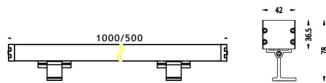

### WALLLIGHT (OW03)

Wall Washer fixture from the family WALLLIGHT (OW03) with a power of 84W and a lighting distribution of 10° with a real lumen output of 2350lm and an efficiency of 27,98lm/W with a CCT of RGBW 4 in 1K, made in Extruded Aluminium, Die Cast End Caps, Tempered Glass Cover and finished in Grey color. Do not include driver.

### Scheme

Product	
Real power (W)	84
Real luminous flux (Lm)	2350
Luminous efficiency (Lm/W)	27.98
Beam angle (°)	10°
Life time (h)	50000h L70B10
IP	65
Electrical class insulation	Class I
Colour	Grey
Chip Brand	OSRAM
Control gear included	No
Control gear	NOT INCLUDED
Light source	OSRAM RGBW 4 in 1
Colour temperature (K)	RGBW 4 in 1
Colour consistency (SDCM)	SDCM<3
CRI	>80
IK	IK08