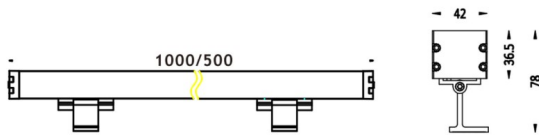

### WALLLIGHT (OW03)

Wall Washer fixture from the family WALLLIGHT (OW03) with a power of 84W and a lighting distribution of 10° with a real lumen output of 2350lm and an efficiency of 27,98lm/W with a CCT of RGBW 4 in 1K, made in Extruded Aluminium, Die Cast End Caps, Tempered Glass Cover and finished in Grey color. Do not include driver.

### Scheme

Item code	86.OW03.4011.03
Product type	Outdoor
Category	Wall Washer
Family	WALLLIGHT
Subfamily	WALLLIGHT (OW03)
Pictograms	

Product	
Real power (W)	84
Real luminous flux (Lm)	2350
Luminous efficiency (Lm/W)	27.98
Beam angle (°)	10°
Life time (h)	50000h L70B10
IP	65
Electrical class insulation	Class I
Colour	Grey
Chip Brand	OSRAM
Control gear included	No
Control gear	NOT INCLUDED
Type of LED	OSRAM RGBW 4 in 1
Colour temperature (K)	RGBW 4 in 1
Colour consistency (SDCM)	SDCM3
CRI	>80
IK	IK08