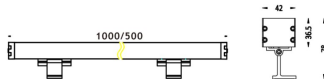

WALLLIGHT (OW03)

Wall Washer fixture from the family WALLLIGHT (OW03) with a power of 84W and a lighting distribution of 10° with a real lumen output of 2350lm and an efficiency of 27,98lm/W with a CCT of RGBW 4 in 1K, made in Extruded Aluminium, Die Cast End Caps, Tempered Glass Cover and finished in Grey color. Do not include driver.

Item code	86.OW03.4011.03
Product type	Outdoor
Category	Wall Washer
Family	WALLLIGHT
Subfamily	WALLLIGHT (OW03)
Pictograms	

Scheme

Product	
Real power (W)	84
Real luminous flux (Lm)	2350
Luminous efficiency (Lm/W)	27.98
Beam angle (°)	10°
Life time (h)	50000h L70B10
IP	65
Electrical class insulation	Class I
Colour	Grey
Chip Brand	OSRAM
Control gear included	No
Control gear	NOT INCLUDED
Light source	OSRAM RGBW 4 in 1
Colour temperature (K)	RGBW 4 in 1
Colour consistency (SDCM)	SDCM<3
CRI	>80
IK	IK08