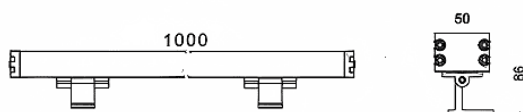

WALLLIGHT (OW03)

Lavov Wall washer from the family WALLLIGHT (OW03), with a power of 84W and a 10° beam angle. Finished in Black colour. Dimensions 50X86X1000mm. With a total lumen output of 2350lm and a luminous efficiency of 27.98lm/W. CCT RGBW 4 in 1. Driver NOT INCLUDED. Made in Extruded Aluminium body, Die Cast End Caps, Tempered Glass Cover. IP66. IK08

Dimensions

Product dimensions (mm) 50X86X1000mm

Scheme

Item code	86.OW03.4013.02
Product type	Outdoor
Category	Wall Washer
Family	WALLLIGHT
Subfamily	WALLLIGHT (OW03)
Pictograms	

Product	
Real power (W)	84
Real luminous flux (Lm)	2350
Luminous efficiency (Lm/W)	27.98
Beam angle (º)	10°
Life time (h)	50000h L70B10
IP	66
Electrical class insulation	Class I
Colour	Black
Control gear included	No
Control gear	NOT INCLUDED
Light source	OSRAM RGBW 4 in 1
Colour temperature (K)	RGBW 4 in 1
Colour consistency (SDCM)	SDCM<3
CRI	>80
IK	IK08