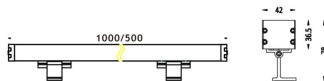

### WALLLIGHT (OW03)

Wall Washer fixture from the family WALLLIGHT (OW03) with a power of 84W and a lighting distribution of 10° with a real lumen output of 2350lm and an efficiency of 27,98lm/W with a CCT of RGBW 4 in 1K, made in Extruded Aluminium, Die Cast End Caps, Tempered Glass Cover and finished in Grey color. Do not include driver.

### Scheme

Product	
Real power (W)	84
Real luminous flux (Lm)	2350
Luminous efficiency (Lm/W)	27.98
Beam angle (°)	10°
Life time (h)	50000h L70B10
IP	65
Electrical class insulation	Class I
Colour	Grey
Chip Brand	OSRAM
Control gear included	No
Control gear	NOT INCLUDED
Light source	OSRAM RGBW 4 in 1
Colour temperature (K)	RGBW 4 in 1
Colour consistency (SDCM)	SDCM<3
CRI	>80
IK	IK08