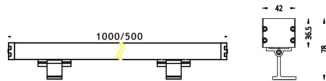

WALLLIGHT (OW03)

Wall Washer fixture from the family WALLLIGHT (OW03) with a power of 84W and a lighting distribution of 10° with a real lumen output of 2350lm and an efficiency of 27,98lm/W with a CCT of RGBW 4 in 1K, made in Extruded Aluminium, Die Cast End Caps, Tempered Glass Cover and finished in Grey color. Do not include driver.

Item code	86.OW03.4013.03
Product type	Outdoor
Category	Wall Washer
Family	WALLLIGHT
Subfamily	WALLLIGHT (OW03)
Pictograms	

Scheme

Product	
Real power (W)	84
Real luminous flux (Lm)	2350
Luminous efficiency (Lm/W)	27.98
Beam angle (°)	10°
Life time (h)	50000h L70B10
IP	65
Electrical class insulation	Class I
Colour	Grey
Chip Brand	OSRAM
Control gear included	No
Control gear	NOT INCLUDED
Light source	OSRAM RGBW 4 in 1
Colour temperature (K)	RGBW 4 in 1
Colour consistency (SDCM)	SDCM<3
CRI	>80
IK	IK08