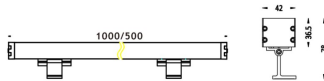

### WALLLIGHT (OW03)

Wall Washer fixture from the family WALLLIGHT (OW03) with a power of 84W and a lighting distribution of 10° with a real lumen output of 2350lm and an efficiency of 27,98lm/W with a CCT of RGBW 4 in 1K, made in Extruded Aluminium, Die Cast End Caps, Tempered Glass Cover and finished in Grey color. Do not include driver.

### Scheme

Product	
Real power (W)	84
Real luminous flux (Lm)	2350
Luminous efficiency (Lm/W)	27.98
Beam angle (°)	10°
Life time (h)	50000h L70B10
IP	65
Electrical class insulation	Class I
Colour	Grey
Chip Brand	OSRAM
Control gear included	No
Control gear	NOT INCLUDED
Light source	OSRAM RGBW 4 in 1
Colour temperature (K)	RGBW 4 in 1
Colour consistency (SDCM)	SDCM<3
CRI	>80
IK	IK08