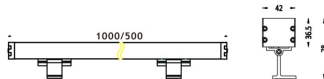

WALLLIGHT (OW03)

Wall Washer fixture from the family WALLLIGHT (OW03) with a power of 84W and a lighting distribution of 24° with a real lumen output of 2350lm and an efficiency of 27,98lm/W with a CCT of RGBW 4 in 1K, made in Extruded Aluminium, Die Cast End Caps, Tempered Glass Cover and finished in Grey color. Do not include driver.

Item code	86.OW03.4021.03
Product type	Outdoor
Category	Wall Washer
Family	WALLLIGHT
Subfamily	WALLLIGHT (OW03)
Pictograms	

Scheme

Product	
Real power (W)	84
Real luminous flux (Lm)	2350
Luminous efficiency (Lm/W)	27.98
Beam angle (°)	24°
Life time (h)	50000h L70B10
IP	65
Electrical class insulation	Class I
Colour	Grey
Chip Brand	OSRAM
Control gear included	No
Control gear	NOT INCLUDED
Light source	OSRAM RGBW 4 in 1
Colour temperature (K)	RGBW 4 in 1
Colour consistency (SDCM)	SDCM<3
CRI	>80
IK	IK08