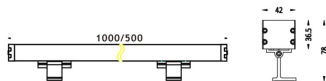

### WALLLIGHT (OW03)

Wall Washer fixture from the family WALLLIGHT (OW03) with a power of 84W and a lighting distribution of 24° with a real lumen output of 2350lm and an efficiency of 27,98lm/W with a CCT of RGBW 4 in 1K, made in Extruded Aluminium, Die Cast End Caps, Tempered Glass Cover and finished in Grey color. Do not include driver.

### Scheme

Product	
Real power (W)	84
Real luminous flux (Lm)	2350
Luminous efficiency (Lm/W)	27.98
Beam angle (°)	24°
Life time (h)	50000h L70B10
IP	65
Electrical class insulation	Class I
Colour	Grey
Chip Brand	OSRAM
Control gear included	No
Control gear	NOT INCLUDED
Light source	OSRAM RGBW 4 in 1
Colour temperature (K)	RGBW 4 in 1
Colour consistency (SDCM)	SDCM<3
CRI	>80
IK	IK08