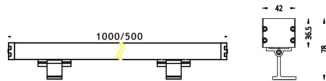

WALLLIGHT (OW03)

Wall Washer fixture from the family WALLLIGHT (OW03) with a power of 84W and a lighting distribution of 24° with a real lumen output of 2350lm and an efficiency of 27,98lm/W with a CCT of RGBW 4 in 1K, made in Extruded Aluminium, Die Cast End Caps, Tempered Glass Cover and finished in Grey color. Do not include driver.

Item code	86.OW03.4021.03
Product type	Outdoor
Category	Wall Washer
Family	WALLLIGHT
Subfamily	WALLLIGHT (OW03)
Pictograms	

Scheme

Product	
Real power (W)	84
Real luminous flux (Lm)	2350
Luminous efficiency (Lm/W)	27.98
Beam angle (°)	24°
Life time (h)	50000h L70B10
IP	65
Electrical class insulation	Class I
Colour	Grey
Chip Brand	OSRAM
Control gear included	No
Control gear	NOT INCLUDED
Light source	OSRAM RGBW 4 in 1
Colour temperature (K)	RGBW 4 in 1
Colour consistency (SDCM)	SDCM<3
CRI	>80
IK	IK08