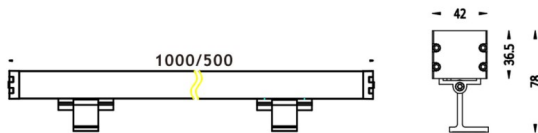

WALLLIGHT (OW03)

Wall Washer fixture from the family WALLLIGHT (OW03) with a power of 84W and a lighting distribution of 24° with a real lumen output of 2350lm and an efficiency of 27,98lm/W with a CCT of RGBW 4 in 1K, made in Extruded Aluminium, Die Cast End Caps, Tempered Glass Cover and finished in Grey color. Do not include driver.

Scheme

Item code	86.OW03.4021.03
Product type	Outdoor
Category	Wall Washer
Family	WALLLIGHT
Subfamily	WALLLIGHT (OW03)
Pictograms	

Product	
Real power (W)	84
Real luminous flux (Lm)	2350
Luminous efficiency (Lm/W)	27.98
Beam angle (°)	24°
Life time (h)	50000h L70B10
IP	65
Electrical class insulation	Class I
Colour	Grey
Chip Brand	OSRAM
Control gear included	No
Control gear	NOT INCLUDED
Type of LED	OSRAM RGBW 4 in 1
Colour temperature (K)	RGBW 4 in 1
Colour consistency (SDCM)	SDCM3
CRI	>80
IK	IK08