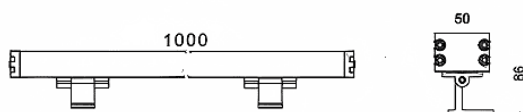

### WALLLIGHT (OW03)

Lavov Wall washer from the family WALLLIGHT (OW03), with a power of 84W and a 24° beam angle. Finished in Black colour. Dimensions 50X86X1000mm. With a total lumen output of 2350lm and a luminous efficiency of 27.98lm/W. CCT RGBW 4 in 1. Driver NOT INCLUDED. Made in Extruded Aluminium body, Die Cast End Caps, Tempered Glass Cover. IP66. IK08

#### Dimensions

Product dimensions (mm) 50X86X1000mm

#### Scheme

Item code	86.OW03.4023.02
Product type	Outdoor
Category	Wall Washer
Family	WALLLIGHT
Subfamily	WALLLIGHT (OW03)
Pictograms	

Product	
Real power (W)	84
Real luminous flux (Lm)	2350
Luminous efficiency (Lm/W)	27.98
Beam angle (°)	24°
Life time (h)	50000h L70B10
IP	66
Electrical class insulation	Class I
Colour	Black
Control gear included	No
Control gear	NOT INCLUDED
Type of LED	OSRAM RGBW 4 in 1
Colour temperature (K)	RGBW 4 in 1
Colour consistency (SDCM)	SDCM3
CRI	>80
IK	IK08