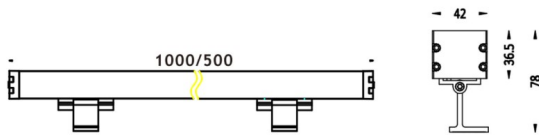

WALLLIGHT (OW03)

Wall Washer fixture from the family WALLLIGHT (OW03) with a power of 84W and a lighting distribution of 24° with a real lumen output of 2350lm and an efficiency of 27,98lm/W with a CCT of RGBW 4 in 1K, made in Extruded Aluminium, Die Cast End Caps, Tempered Glass Cover and finished in Grey color. Do not include driver.

Scheme

Item code	86.OW03.4023.03
Product type	Outdoor
Category	Wall Washer
Family	WALLLIGHT
Subfamily	WALLLIGHT (OW03)
Pictograms	

Product	
Real power (W)	84
Real luminous flux (Lm)	2350
Luminous efficiency (Lm/W)	27.98
Beam angle (°)	24°
Life time (h)	50000h L70B10
IP	65
Electrical class insulation	Class I
Colour	Grey
Chip Brand	OSRAM
Control gear included	No
Control gear	NOT INCLUDED
Type of LED	OSRAM RGBW 4 in 1
Colour temperature (K)	RGBW 4 in 1
Colour consistency (SDCM)	SDCM3
CRI	>80
IK	IK08