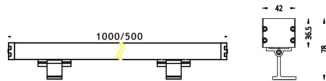

WALLLIGHT (OW03)

Wall Washer fixture from the family WALLLIGHT (OW03) with a power of 84W and a lighting distribution of 24° with a real lumen output of 2350lm and an efficiency of 27,98lm/W with a CCT of RGBW 4 in 1K, made in Extruded Aluminium, Die Cast End Caps, Tempered Glass Cover and finished in Grey color. Do not include driver.

Item code	86.OW03.4023.03
Product type	Outdoor
Category	Wall Washer
Family	WALLLIGHT
Subfamily	WALLLIGHT (OW03)
Pictograms	

Scheme

Product	
Real power (W)	84
Real luminous flux (Lm)	2350
Luminous efficiency (Lm/W)	27.98
Beam angle (°)	24°
Life time (h)	50000h L70B10
IP	65
Electrical class insulation	Class I
Colour	Grey
Chip Brand	OSRAM
Control gear included	No
Control gear	NOT INCLUDED
Light source	OSRAM RGBW 4 in 1
Colour temperature (K)	RGBW 4 in 1
Colour consistency (SDCM)	SDCM<3
CRI	>80
IK	IK08