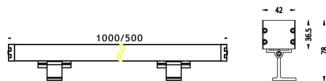

WALLLIGHT (OW03)

Wall Washer fixture from the family WALLLIGHT (OW03) with a power of 84W and a lighting distribution of 24° with a real lumen output of 2350lm and an efficiency of 27,98lm/W with a CCT of RGBW 4 in 1K, made in Extruded Aluminium, Die Cast End Caps, Tempered Glass Cover and finished in Grey color. Do not include driver.

Item code	86.OW03.4023.03
Product type	Outdoor
Category	Wall Washer
Family	WALLLIGHT
Subfamily	WALLLIGHT (OW03)
Pictograms	

Scheme

Product	
Real power (W)	84
Real luminous flux (Lm)	2350
Luminous efficiency (Lm/W)	27.98
Beam angle (°)	24°
Life time (h)	50000h L70B10
IP	65
Electrical class insulation	Class I
Colour	Grey
Chip Brand	OSRAM
Control gear included	No
Control gear	NOT INCLUDED
Light source	OSRAM RGBW 4 in 1
Colour temperature (K)	RGBW 4 in 1
Colour consistency (SDCM)	SDCM<3
CRI	>80
IK	IK08