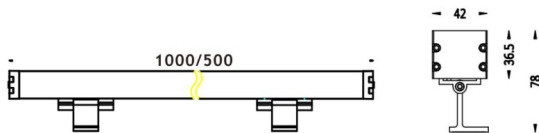

WALLLIGHT (OW03)

Wall Washer fixture from the family WALLLIGHT (OW03) with a power of 84W and a lighting distribution of 36° with a real lumen output of 2350lm and an efficiency of 27,98lm/W with a CCT of RGBW 4 in 1K, made in Extruded Aluminium, Die Cast End Caps, Tempered Glass Cover and finished in Grey color. Do not include driver.

Scheme

Item code	86.OW03.4031.03
Product type	Outdoor
Category	Wall Washer
Family	WALLLIGHT
Subfamily	WALLLIGHT (OW03)
Pictograms	

Product	
Real power (W)	84
Real luminous flux (Lm)	2350
Luminous efficiency (Lm/W)	27.98
Beam angle (°)	36°
Life time (h)	50000h L70B10
IP	65
Electrical class insulation	Class I
Colour	Grey
Chip Brand	OSRAM
Control gear included	No
Control gear	NOT INCLUDED
Type of LED	OSRAM RGBW 4 in 1
Colour temperature (K)	RGBW 4 in 1
Colour consistency (SDCM)	SDCM3
CRI	>80
IK	IK08