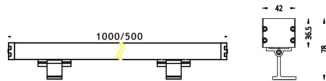

### WALLLIGHT (OW03)

Wall Washer fixture from the family WALLLIGHT (OW03) with a power of 84W and a lighting distribution of 36° with a real lumen output of 2350lm and an efficiency of 27,98lm/W with a CCT of RGBW 4 in 1K, made in Extruded Aluminium, Die Cast End Caps, Tempered Glass Cover and finished in Grey color. Do not include driver.

### Scheme

Product	
Real power (W)	84
Real luminous flux (Lm)	2350
Luminous efficiency (Lm/W)	27.98
Beam angle (°)	36°
Life time (h)	50000h L70B10
IP	65
Electrical class insulation	Class I
Colour	Grey
Chip Brand	OSRAM
Control gear included	No
Control gear	NOT INCLUDED
Light source	OSRAM RGBW 4 in 1
Colour temperature (K)	RGBW 4 in 1
Colour consistency (SDCM)	SDCM<3
CRI	>80
IK	IK08