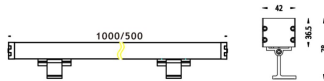

WALLLIGHT (OW03)

Wall Washer fixture from the family WALLLIGHT (OW03) with a power of 84W and a lighting distribution of 36° with a real lumen output of 2350lm and an efficiency of 27,98lm/W with a CCT of RGBW 4 in 1K, made in Extruded Aluminium, Die Cast End Caps, Tempered Glass Cover and finished in Grey color. Do not include driver.

Item code	86.OW03.4031.03
Product type	Outdoor
Category	Wall Washer
Family	WALLLIGHT
Subfamily	WALLLIGHT (OW03)
Pictograms	

Scheme

Product	
Real power (W)	84
Real luminous flux (Lm)	2350
Luminous efficiency (Lm/W)	27.98
Beam angle (°)	36°
Life time (h)	50000h L70B10
IP	65
Electrical class insulation	Class I
Colour	Grey
Chip Brand	OSRAM
Control gear included	No
Control gear	NOT INCLUDED
Light source	OSRAM RGBW 4 in 1
Colour temperature (K)	RGBW 4 in 1
Colour consistency (SDCM)	SDCM<3
CRI	>80
IK	IK08