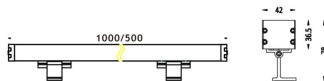

WALLLIGHT (OW03)

Wall Washer fixture from the family WALLLIGHT (OW03) with a power of 84W and a lighting distribution of 36° with a real lumen output of 2350lm and an efficiency of 27,98lm/W with a CCT of RGBW 4 in 1K, made in Extruded Aluminium, Die Cast End Caps, Tempered Glass Cover and finished in Grey color. Do not include driver.

Item code	86.OW03.4031.03
Product type	Outdoor
Category	Wall Washer
Family	WALLLIGHT
Subfamily	WALLLIGHT (OW03)
Pictograms	

Scheme

Product	
Real power (W)	84
Real luminous flux (Lm)	2350
Luminous efficiency (Lm/W)	27.98
Beam angle (°)	36°
Life time (h)	50000h L70B10
IP	65
Electrical class insulation	Class I
Colour	Grey
Chip Brand	OSRAM
Control gear included	No
Control gear	NOT INCLUDED
Light source	OSRAM RGBW 4 in 1
Colour temperature (K)	RGBW 4 in 1
Colour consistency (SDCM)	SDCM<3
CRI	>80
IK	IK08