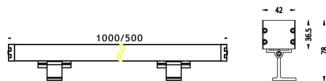

WALLLIGHT (OW03)

Wall Washer fixture from the family WALLLIGHT (OW03) with a power of 84W and a lighting distribution of 36° with a real lumen output of 2350lm and an efficiency of 27,98lm/W with a CCT of RGBW 4 in 1K, made in Extruded Aluminium, Die Cast End Caps, Tempered Glass Cover and finished in Grey color. Do not include driver.

Item code	86.OW03.4033.03
Product type	Outdoor
Category	Wall Washer
Family	WALLLIGHT
Subfamily	WALLLIGHT (OW03)
Pictograms	

Scheme

Product	
Real power (W)	84
Real luminous flux (Lm)	2350
Luminous efficiency (Lm/W)	27.98
Beam angle (°)	36°
Life time (h)	50000h L70B10
IP	65
Electrical class insulation	Class I
Colour	Grey
Chip Brand	OSRAM
Control gear included	No
Control gear	NOT INCLUDED
Light source	OSRAM RGBW 4 in 1
Colour temperature (K)	RGBW 4 in 1
Colour consistency (SDCM)	SDCM<3
CRI	>80
IK	IK08