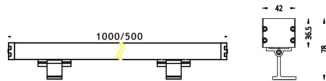

WALLLIGHT (OW03)

Wall Washer fixture from the family WALLLIGHT (OW03) with a power of 84W and a lighting distribution of 36° with a real lumen output of 2350lm and an efficiency of 27,98lm/W with a CCT of RGBW 4 in 1K, made in Extruded Aluminium, Die Cast End Caps, Tempered Glass Cover and finished in Grey color. Do not include driver.

Item code	86.OW03.4033.03
Product type	Outdoor
Category	Wall Washer
Family	WALLLIGHT
Subfamily	WALLLIGHT (OW03)
Pictograms	

Scheme

Product	
Real power (W)	84
Real luminous flux (Lm)	2350
Luminous efficiency (Lm/W)	27.98
Beam angle (°)	36°
Life time (h)	50000h L70B10
IP	65
Electrical class insulation	Class I
Colour	Grey
Chip Brand	OSRAM
Control gear included	No
Control gear	NOT INCLUDED
Light source	OSRAM RGBW 4 in 1
Colour temperature (K)	RGBW 4 in 1
Colour consistency (SDCM)	SDCM<3
CRI	>80
IK	IK08