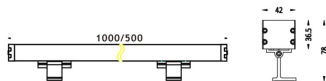

WALLLIGHT (OW03)

Wall Washer fixture from the family WALLLIGHT (OW03) with a power of 84W and a lighting distribution of 60° with a real lumen output of 2350lm and an efficiency of 27,98lm/W with a CCT of RGBW 4 in 1K, made in Extruded Aluminium, Die Cast End Caps, Tempered Glass Cover and finished in Grey color. Do not include driver.

Item code	86.OW03.4041.03
Product type	Outdoor
Category	Wall Washer
Family	WALLLIGHT
Subfamily	WALLLIGHT (OW03)
Pictograms	

Scheme

Product	
Real power (W)	84
Real luminous flux (Lm)	2350
Luminous efficiency (Lm/W)	27.98
Beam angle (°)	60°
Life time (h)	50000h L70B10
IP	65
Electrical class insulation	Class I
Colour	Grey
Chip Brand	OSRAM
Control gear included	No
Control gear	NOT INCLUDED
Light source	OSRAM RGBW 4 in 1
Colour temperature (K)	RGBW 4 in 1
Colour consistency (SDCM)	SDCM<3
CRI	>80
IK	IK08