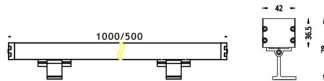

WALLLIGHT (OW03)

Wall Washer fixture from the family WALLLIGHT (OW03) with a power of 84W and a lighting distribution of 60° with a real lumen output of 2350lm and an efficiency of 27,98lm/W with a CCT of RGBW 4 in 1K, made in Extruded Aluminium, Die Cast End Caps, Tempered Glass Cover and finished in Grey color. Do not include driver.

Item code	86.OW03.4041.03
Product type	Outdoor
Category	Wall Washer
Family	WALLLIGHT
Subfamily	WALLLIGHT (OW03)
Pictograms	

Scheme

Product	
Real power (W)	84
Real luminous flux (Lm)	2350
Luminous efficiency (Lm/W)	27.98
Beam angle (°)	60°
Life time (h)	50000h L70B10
IP	65
Electrical class insulation	Class I
Colour	Grey
Chip Brand	OSRAM
Control gear included	No
Control gear	NOT INCLUDED
Light source	OSRAM RGBW 4 in 1
Colour temperature (K)	RGBW 4 in 1
Colour consistency (SDCM)	SDCM<3
CRI	>80
IK	IK08