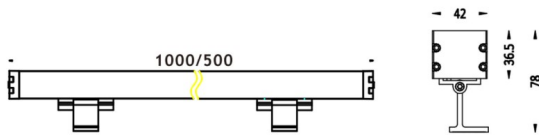

WALLLIGHT (OW03)

Wall Washer fixture from the family WALLLIGHT (OW03) with a power of 84W and a lighting distribution of 60° with a real lumen output of 2350lm and an efficiency of 27,98lm/W with a CCT of RGBW 4 in 1K, made in Extruded Aluminium, Die Cast End Caps, Tempered Glass Cover and finished in Grey color. Do not include driver.

Scheme

Item code	86.OW03.4041.03
Product type	Outdoor
Category	Wall Washer
Family	WALLLIGHT
Subfamily	WALLLIGHT (OW03)
Pictograms	

Product	
Real power (W)	84
Real luminous flux (Lm)	2350
Luminous efficiency (Lm/W)	27.98
Beam angle (°)	60°
Life time (h)	50000h L70B10
IP	65
Electrical class insulation	Class I
Colour	Grey
Chip Brand	OSRAM
Control gear included	No
Control gear	NOT INCLUDED
Type of LED	OSRAM RGBW 4 in 1
Colour temperature (K)	RGBW 4 in 1
Colour consistency (SDCM)	SDCM3
CRI	>80
IK	IK08