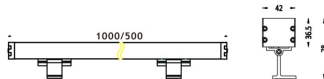

WALLLIGHT (OW03)

Wall Washer fixture from the family WALLLIGHT (OW03) with a power of 84W and a lighting distribution of 60° with a real lumen output of 2350lm and an efficiency of 27,98lm/W with a CCT of RGBW 4 in 1K, made in Extruded Aluminium, Die Cast End Caps, Tempered Glass Cover and finished in Grey color. Do not include driver.

Item code	86.OW03.4041.03
Product type	Outdoor
Category	Wall Washer
Family	WALLLIGHT
Subfamily	WALLLIGHT (OW03)
Pictograms	

Scheme

Product	
Real power (W)	84
Real luminous flux (Lm)	2350
Luminous efficiency (Lm/W)	27.98
Beam angle (°)	60°
Life time (h)	50000h L70B10
IP	65
Electrical class insulation	Class I
Colour	Grey
Chip Brand	OSRAM
Control gear included	No
Control gear	NOT INCLUDED
Light source	OSRAM RGBW 4 in 1
Colour temperature (K)	RGBW 4 in 1
Colour consistency (SDCM)	SDCM<3
CRI	>80
IK	IK08