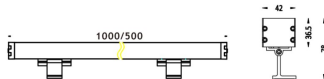

WALLLIGHT (OW03)

Wall Washer fixture from the family WALLLIGHT (OW03) with a power of 84W and a lighting distribution of 60° with a real lumen output of 2350lm and an efficiency of 27,98lm/W with a CCT of RGBW 4 in 1K, made in Extruded Aluminium, Die Cast End Caps, Tempered Glass Cover and finished in Grey color. Do not include driver.

Item code	86.OW03.4043.03
Product type	Outdoor
Category	Wall Washer
Family	WALLLIGHT
Subfamily	WALLLIGHT (OW03)
Pictograms	

Scheme

Product	
Real power (W)	84
Real luminous flux (Lm)	2350
Luminous efficiency (Lm/W)	27.98
Beam angle (°)	60°
Life time (h)	50000h L70B10
IP	65
Electrical class insulation	Class I
Colour	Grey
Chip Brand	OSRAM
Control gear included	No
Control gear	NOT INCLUDED
Light source	OSRAM RGBW 4 in 1
Colour temperature (K)	RGBW 4 in 1
Colour consistency (SDCM)	SDCM<3
CRI	>80
IK	IK08