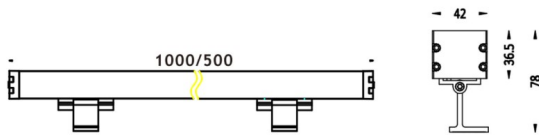

WALLLIGHT (OW03)

Wall Washer fixture from the family WALLLIGHT (OW03) with a power of 84W and a lighting distribution of 60° with a real lumen output of 2350lm and an efficiency of 27,98lm/W with a CCT of RGBW 4 in 1K, made in Extruded Aluminium, Die Cast End Caps, Tempered Glass Cover and finished in Grey color. Do not include driver.

Scheme

Item code	86.OW03.4043.03
Product type	Outdoor
Category	Wall Washer
Family	WALLLIGHT
Subfamily	WALLLIGHT (OW03)
Pictograms	

Product	
Real power (W)	84
Real luminous flux (Lm)	2350
Luminous efficiency (Lm/W)	27.98
Beam angle (°)	60°
Life time (h)	50000h L70B10
IP	65
Electrical class insulation	Class I
Colour	Grey
Chip Brand	OSRAM
Control gear included	No
Control gear	NOT INCLUDED
Type of LED	OSRAM RGBW 4 in 1
Colour temperature (K)	RGBW 4 in 1
Colour consistency (SDCM)	SDCM3
CRI	>80
IK	IK08