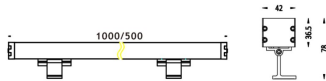

WALLLIGHT (OW03)

Wall Washer fixture from the family WALLLIGHT (OW03) with a power of 84W and a lighting distribution of 60° with a real lumen output of 2350lm and an efficiency of 27,98lm/W with a CCT of RGBW 4 in 1K, made in Extruded Aluminium, Die Cast End Caps, Tempered Glass Cover and finished in Grey color. Do not include driver.

| | |
|--------------|--|
| Item code | 86.OW03.4043.03 |
| Product type | Outdoor |
| Category | Wall Washer |
| Family | WALLLIGHT |
| Subfamily | WALLLIGHT (OW03) |
| Pictograms |  |

Scheme

| | |
|-----------------------------|-------------------|
| Product | |
| Real power (W) | 84 |
| Real luminous flux (Lm) | 2350 |
| Luminous efficiency (Lm/W) | 27.98 |
| Beam angle (°) | 60° |
| Life time (h) | 50000h L70B10 |
| IP | 65 |
| Electrical class insulation | Class I |
| Colour | Grey |
| Chip Brand | OSRAM |
| Control gear included | No |
| Control gear | NOT INCLUDED |
| Light source | OSRAM RGBW 4 in 1 |
| Colour temperature (K) | RGBW 4 in 1 |
| Colour consistency (SDCM) | SDCM<3 |
| CRI | >80 |
| IK | IK08 |