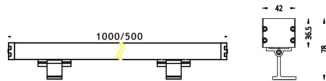

WALLLIGHT (OW03)

Wall Washer fixture from the family WALLLIGHT (OW03) with a power of 84W and a lighting distribution of 60° with a real lumen output of 2350lm and an efficiency of 27,98lm/W with a CCT of RGBW 4 in 1K, made in Extruded Aluminium, Die Cast End Caps, Tempered Glass Cover and finished in Grey color. Do not include driver.

Item code	86.OW03.4043.03
Product type	Outdoor
Category	Wall Washer
Family	WALLLIGHT
Subfamily	WALLLIGHT (OW03)
Pictograms	

Scheme

Product	
Real power (W)	84
Real luminous flux (Lm)	2350
Luminous efficiency (Lm/W)	27.98
Beam angle (°)	60°
Life time (h)	50000h L70B10
IP	65
Electrical class insulation	Class I
Colour	Grey
Chip Brand	OSRAM
Control gear included	No
Control gear	NOT INCLUDED
Light source	OSRAM RGBW 4 in 1
Colour temperature (K)	RGBW 4 in 1
Colour consistency (SDCM)	SDCM<3
CRI	>80
IK	IK08