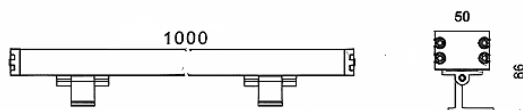

WALLLIGHT (OW03)

Lavov Wall washer from the family WALLLIGHT (OW03), with a power of 84W and a 15°X40° beam angle. Finished in Black colour. Dimensions 50X86X1000mm. With a total lumen output of 2350lm and a luminous efficiency of 27.98lm/W. CCT RGBW 4 in 1. Driver NOT INCLUDED. Made in Extruded Aluminium body, Die Cast End Caps, Tempered Glass Cover. IP66. IK08

Dimensions

Product dimensions (mm) 50X86X1000mm

Scheme

Item code	86.OW03.4051.02
Product type	Outdoor
Category	Wall Washer
Family	WALLLIGHT
Subfamily	WALLLIGHT (OW03)
Pictograms	

Product	
Real power (W)	84
Real luminous flux (Lm)	2350
Luminous efficiency (Lm/W)	27.98
Beam angle (°)	15°X40°
Life time (h)	50000h L70B10
IP	66
Electrical class insulation	Class I
Colour	Black
Control gear included	No
Control gear	NOT INCLUDED
Type of LED	OSRAM RGBW 4 in 1
Colour temperature (K)	RGBW 4 in 1
Colour consistency (SDCM)	SDCM3
CRI	>80
IK	IK08