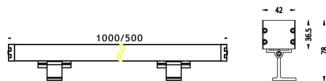

WALLLIGHT (OW03)

Wall Washer fixture from the family WALLLIGHT (OW03) with a power of 84W and a lighting distribution of 15°X40° with a real lumen output of 2350lm and an efficiency of 27,98lm/W with a CCT of RGBW 4 in 1K, made in Extruded Aluminium, Die Cast End Caps, Tempered Glass Cover and finished in Grey color. Do not include driver.

Item code	86.OW03.4051.03
Product type	Outdoor
Category	Wall Washer
Family	WALLLIGHT
Subfamily	WALLLIGHT (OW03)
Pictograms	

Scheme

Product	
Real power (W)	84
Real luminous flux (Lm)	2350
Luminous efficiency (Lm/W)	27.98
Beam angle (°)	15°X40°
Life time (h)	50000h L70B10
IP	65
Electrical class insulation	Class I
Colour	Grey
Chip Brand	OSRAM
Control gear included	No
Control gear	NOT INCLUDED
Light source	OSRAM RGBW 4 in 1
Colour temperature (K)	RGBW 4 in 1
Colour consistency (SDCM)	SDCM<3
CRI	>80
IK	IK08