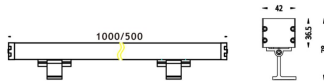

WALLLIGHT (OW03)

Wall Washer fixture from the family WALLLIGHT (OW03) with a power of 84W and a lighting distribution of 15°X40° with a real lumen output of 2350lm and an efficiency of 27,98lm/W with a CCT of RGBW 4 in 1K, made in Extruded Aluminium, Die Cast End Caps, Tempered Glass Cover and finished in Grey color. Do not include driver.

Item code	86.OW03.4051.03
Product type	Outdoor
Category	Wall Washer
Family	WALLLIGHT
Subfamily	WALLLIGHT (OW03)
Pictograms	

Scheme

Product	
Real power (W)	84
Real luminous flux (Lm)	2350
Luminous efficiency (Lm/W)	27.98
Beam angle (°)	15°X40°
Life time (h)	50000h L70B10
IP	65
Electrical class insulation	Class I
Colour	Grey
Chip Brand	OSRAM
Control gear included	No
Control gear	NOT INCLUDED
Light source	OSRAM RGBW 4 in 1
Colour temperature (K)	RGBW 4 in 1
Colour consistency (SDCM)	SDCM<3
CRI	>80
IK	IK08