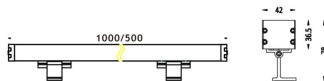

WALLLIGHT (OW03)

Wall Washer fixture from the family WALLLIGHT (OW03) with a power of 84W and a lighting distribution of 15°X40° with a real lumen output of 2350lm and an efficiency of 27,98lm/W with a CCT of RGBW 4 in 1K, made in Extruded Aluminium, Die Cast End Caps, Tempered Glass Cover and finished in Grey color. Do not include driver.

Item code	86.OW03.4051.03
Product type	Outdoor
Category	Wall Washer
Family	WALLLIGHT
Subfamily	WALLLIGHT (OW03)
Pictograms	

Scheme

Product	
Real power (W)	84
Real luminous flux (Lm)	2350
Luminous efficiency (Lm/W)	27.98
Beam angle (°)	15°X40°
Life time (h)	50000h L70B10
IP	65
Electrical class insulation	Class I
Colour	Grey
Chip Brand	OSRAM
Control gear included	No
Control gear	NOT INCLUDED
Light source	OSRAM RGBW 4 in 1
Colour temperature (K)	RGBW 4 in 1
Colour consistency (SDCM)	SDCM<3
CRI	>80
IK	IK08