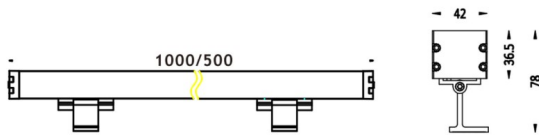

WALLLIGHT (OW03)

Wall Washer fixture from the family WALLLIGHT (OW03) with a power of 84W and a lighting distribution of 15°X40° with a real lumen output of 2350lm and an efficiency of 27,98lm/W with a CCT of RGBW 4 in 1K, made in Extruded Aluminium, Die Cast End Caps, Tempered Glass Cover and finished in Grey color. Do not include driver.

Scheme

Item code	86.OW03.4051.03
Product type	Outdoor
Category	Wall Washer
Family	WALLLIGHT
Subfamily	WALLLIGHT (OW03)
Pictograms	

Product	
Real power (W)	84
Real luminous flux (Lm)	2350
Luminous efficiency (Lm/W)	27.98
Beam angle (°)	15°X40°
Life time (h)	50000h L70B10
IP	65
Electrical class insulation	Class I
Colour	Grey
Chip Brand	OSRAM
Control gear included	No
Control gear	NOT INCLUDED
Type of LED	OSRAM RGBW 4 in 1
Colour temperature (K)	RGBW 4 in 1
Colour consistency (SDCM)	SDCM3
CRI	>80
IK	IK08