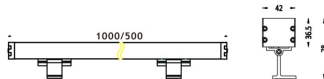

WALLLIGHT (OW03)

Wall Washer fixture from the family WALLLIGHT (OW03) with a power of 84W and a lighting distribution of 15°X40° with a real lumen output of 2350lm and an efficiency of 27,98lm/W with a CCT of RGBW 4 in 1K, made in Extruded Aluminium, Die Cast End Caps, Tempered Glass Cover and finished in Grey color. Do not include driver.

Item code	86.OW03.4051.03
Product type	Outdoor
Category	Wall Washer
Family	WALLLIGHT
Subfamily	WALLLIGHT (OW03)
Pictograms	

Scheme

Product	
Real power (W)	84
Real luminous flux (Lm)	2350
Luminous efficiency (Lm/W)	27.98
Beam angle (°)	15°X40°
Life time (h)	50000h L70B10
IP	65
Electrical class insulation	Class I
Colour	Grey
Chip Brand	OSRAM
Control gear included	No
Control gear	NOT INCLUDED
Light source	OSRAM RGBW 4 in 1
Colour temperature (K)	RGBW 4 in 1
Colour consistency (SDCM)	SDCM<3
CRI	>80
IK	IK08