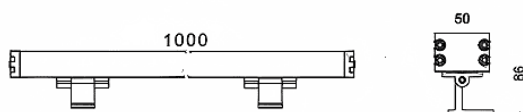

### WALLLIGHT (OW03)

Lavov Wall washer from the family WALLLIGHT (OW03), with a power of 84W and a 15°X40° beam angle. Finished in Black colour. Dimensions 50X86X1000mm. With a total lumen output of 2350lm and a luminous efficiency of 27.98lm/W. CCT RGBW 4 in 1. Driver NOT INCLUDED. Made in Extruded Aluminium body, Die Cast End Caps, Tempered Glass Cover. IP66. IK08

#### Dimensions

Product dimensions (mm) 50X86X1000mm

#### Scheme

Item code	86.OW03.4053.02
Product type	Outdoor
Category	Wall Washer
Family	WALLLIGHT
Subfamily	WALLLIGHT (OW03)
Pictograms	

Product	
Real power (W)	84
Real luminous flux (Lm)	2350
Luminous efficiency (Lm/W)	27.98
Beam angle (°)	15°X40°
Life time (h)	50000h L70B10
IP	66
Electrical class insulation	Class I
Colour	Black
Control gear included	No
Control gear	NOT INCLUDED
Type of LED	OSRAM RGBW 4 in 1
Colour temperature (K)	RGBW 4 in 1
Colour consistency (SDCM)	SDCM3
CRI	>80
IK	IK08