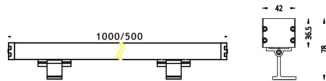

WALLLIGHT (OW03)

Wall Washer fixture from the family WALLLIGHT (OW03) with a power of 84W and a lighting distribution of 15°X40° with a real lumen output of 2350lm and an efficiency of 27,98lm/W with a CCT of RGBW 4 in 1K, made in Extruded Aluminium, Die Cast End Caps, Tempered Glass Cover and finished in Grey color. Do not include driver.

Item code	86.OW03.4053.03
Product type	Outdoor
Category	Wall Washer
Family	WALLLIGHT
Subfamily	WALLLIGHT (OW03)
Pictograms	

Scheme

Product	
Real power (W)	84
Real luminous flux (Lm)	2350
Luminous efficiency (Lm/W)	27.98
Beam angle (°)	15°X40°
Life time (h)	50000h L70B10
IP	65
Electrical class insulation	Class I
Colour	Grey
Chip Brand	OSRAM
Control gear included	No
Control gear	NOT INCLUDED
Light source	OSRAM RGBW 4 in 1
Colour temperature (K)	RGBW 4 in 1
Colour consistency (SDCM)	SDCM<3
CRI	>80
IK	IK08