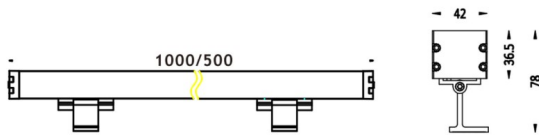

WALLLIGHT (OW03)

Wall Washer fixture from the family WALLLIGHT (OW03) with a power of 84W and a lighting distribution of 15°X40° with a real lumen output of 2350lm and an efficiency of 27,98lm/W with a CCT of RGBW 4 in 1K, made in Extruded Aluminium, Die Cast End Caps, Tempered Glass Cover and finished in Grey color. Do not include driver.

Scheme

Item code	86.OW03.4053.03
Product type	Outdoor
Category	Wall Washer
Family	WALLLIGHT
Subfamily	WALLLIGHT (OW03)
Pictograms	

Product	
Real power (W)	84
Real luminous flux (Lm)	2350
Luminous efficiency (Lm/W)	27.98
Beam angle (°)	15°X40°
Life time (h)	50000h L70B10
IP	65
Electrical class insulation	Class I
Colour	Grey
Chip Brand	OSRAM
Control gear included	No
Control gear	NOT INCLUDED
Type of LED	OSRAM RGBW 4 in 1
Colour temperature (K)	RGBW 4 in 1
Colour consistency (SDCM)	SDCM3
CRI	>80
IK	IK08