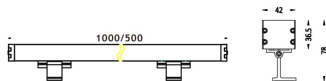

WALLLIGHT (OW03)

Wall Washer fixture from the family WALLLIGHT (OW03) with a power of 84W and a lighting distribution of 15°X40° with a real lumen output of 2350lm and an efficiency of 27,98lm/W with a CCT of RGBW 4 in 1K, made in Extruded Aluminium, Die Cast End Caps, Tempered Glass Cover and finished in Grey color. Do not include driver.

Item code	86.OW03.4053.03
Product type	Outdoor
Category	Wall Washer
Family	WALLLIGHT
Subfamily	WALLLIGHT (OW03)
Pictograms	

Scheme

Product	
Real power (W)	84
Real luminous flux (Lm)	2350
Luminous efficiency (Lm/W)	27.98
Beam angle (°)	15°X40°
Life time (h)	50000h L70B10
IP	65
Electrical class insulation	Class I
Colour	Grey
Chip Brand	OSRAM
Control gear included	No
Control gear	NOT INCLUDED
Light source	OSRAM RGBW 4 in 1
Colour temperature (K)	RGBW 4 in 1
Colour consistency (SDCM)	SDCM<3
CRI	>80
IK	IK08