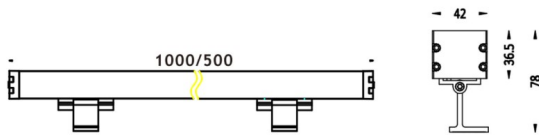

WALLLIGHT (OW03)

Wall Washer fixture from the family WALLLIGHT (OW03) with a power of 84W and a lighting distribution of 10°X60° with a real lumen output of 2350lm and an efficiency of 27,98lm/W with a CCT of RGBW 4 in 1K, made in Extruded Aluminium, Die Cast End Caps, Tempered Glass Cover and finished in Grey color. Do not include driver.

Scheme

Item code	86.OW03.4061.03
Product type	Outdoor
Category	Wall Washer
Family	WALLLIGHT
Subfamily	WALLLIGHT (OW03)
Pictograms	

Product	
Real power (W)	84
Real luminous flux (Lm)	2350
Luminous efficiency (Lm/W)	27.98
Beam angle (°)	10°X60°
Life time (h)	50000h L70B10
IP	65
Electrical class insulation	Class I
Colour	Grey
Chip Brand	OSRAM
Control gear included	No
Control gear	NOT INCLUDED
Type of LED	OSRAM RGBW 4 in 1
Colour temperature (K)	RGBW 4 in 1
Colour consistency (SDCM)	SDCM3
CRI	>80
IK	IK08