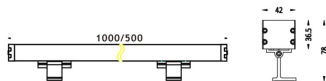

WALLLIGHT (OW03)

Wall Washer fixture from the family WALLLIGHT (OW03) with a power of 84W and a lighting distribution of 10°X60° with a real lumen output of 2350lm and an efficiency of 27,98lm/W with a CCT of RGBW 4 in 1K, made in Extruded Aluminium, Die Cast End Caps, Tempered Glass Cover and finished in Grey color. Do not include driver.

Item code	86.OW03.4061.03
Product type	Outdoor
Category	Wall Washer
Family	WALLLIGHT
Subfamily	WALLLIGHT (OW03)
Pictograms	

Scheme

Product	
Real power (W)	84
Real luminous flux (Lm)	2350
Luminous efficiency (Lm/W)	27.98
Beam angle (°)	10°X60°
Life time (h)	50000h L70B10
IP	65
Electrical class insulation	Class I
Colour	Grey
Chip Brand	OSRAM
Control gear included	No
Control gear	NOT INCLUDED
Light source	OSRAM RGBW 4 in 1
Colour temperature (K)	RGBW 4 in 1
Colour consistency (SDCM)	SDCM<3
CRI	>80
IK	IK08