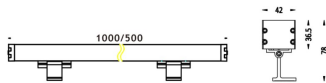

WALLLIGHT (OW03)

Wall Washer fixture from the family WALLLIGHT (OW03) with a power of 84W and a lighting distribution of 10°X60° with a real lumen output of 2350lm and an efficiency of 27,98lm/W with a CCT of RGBW 4 in 1K, made in Extruded Aluminium, Die Cast End Caps, Tempered Glass Cover and finished in Grey color. Do not include driver.

Item code	86.OW03.4061.03
Product type	Outdoor
Category	Wall Washer
Family	WALLLIGHT
Subfamily	WALLLIGHT (OW03)
Pictograms	

Scheme

Product	
Real power (W)	84
Real luminous flux (Lm)	2350
Luminous efficiency (Lm/W)	27.98
Beam angle (°)	10°X60°
Life time (h)	50000h L70B10
IP	65
Electrical class insulation	Class I
Colour	Grey
Chip Brand	OSRAM
Control gear included	No
Control gear	NOT INCLUDED
Light source	OSRAM RGBW 4 in 1
Colour temperature (K)	RGBW 4 in 1
Colour consistency (SDCM)	SDCM<3
CRI	>80
IK	IK08