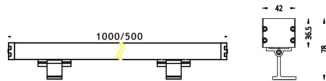

WALLLIGHT (OW03)

Wall Washer fixture from the family WALLLIGHT (OW03) with a power of 84W and a lighting distribution of 10°X60° with a real lumen output of 2350lm and an efficiency of 27,98lm/W with a CCT of RGBW 4 in 1K, made in Extruded Aluminium, Die Cast End Caps, Tempered Glass Cover and finished in Grey color. Do not include driver.

Item code	86.OW03.4061.03
Product type	Outdoor
Category	Wall Washer
Family	WALLLIGHT
Subfamily	WALLLIGHT (OW03)
Pictograms	

Scheme

Product	
Real power (W)	84
Real luminous flux (Lm)	2350
Luminous efficiency (Lm/W)	27.98
Beam angle (°)	10°X60°
Life time (h)	50000h L70B10
IP	65
Electrical class insulation	Class I
Colour	Grey
Chip Brand	OSRAM
Control gear included	No
Control gear	NOT INCLUDED
Light source	OSRAM RGBW 4 in 1
Colour temperature (K)	RGBW 4 in 1
Colour consistency (SDCM)	SDCM<3
CRI	>80
IK	IK08