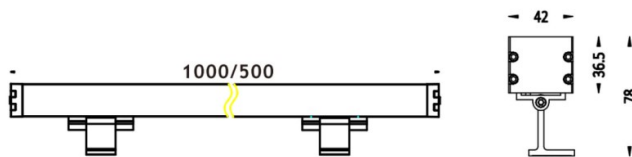

### WALLLIGHT (OW03)

Wall Washer fixture from the family WALLLIGHT (OW03) with a power of 84W and a lighting distribution of 10°X60° with a real lumen output of 2350lm and an efficiency of 27,98lm/W with a CCT of RGBW 4 in 1K, made in Extruded Aluminium, Die Cast End Caps, Tempered Glass Cover and finished in Grey color. Do not include driver.

#### Scheme

Product	
Real power (W)	84
Real luminous flux (Lm)	2350
Luminous efficiency (Lm/W)	27.98
Beam angle (°)	10°X60°
Life time (h)	50000h L70B10
IP	65
Electrical class insulation	Class I
Colour	Grey
Chip Brand	OSRAM
Control gear included	No
Control gear	NOT INCLUDED
Light source	OSRAM RGBW 4 in 1
Colour temperature (K)	RGBW 4 in 1
Colour consistency (SDCM)	SDCM<3
CRI	>80
IK	IK08