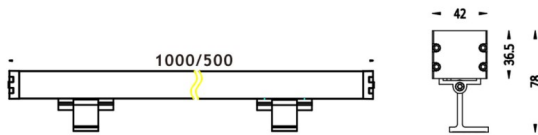

### WALLLIGHT (OW03)

Wall Washer fixture from the family WALLLIGHT (OW03) with a power of 84W and a lighting distribution of 10°X60° with a real lumen output of 2350lm and an efficiency of 27,98lm/W with a CCT of RGBW 4 in 1K, made in Extruded Aluminium, Die Cast End Caps, Tempered Glass Cover and finished in Grey color. Do not include driver.

### Scheme

Item code	86.OW03.4063.03
Product type	Outdoor
Category	Wall Washer
Family	WALLLIGHT
Subfamily	WALLLIGHT (OW03)
Pictograms	

<b>Product</b>	
Real power (W)	84
Real luminous flux (Lm)	2350
Luminous efficiency (Lm/W)	27.98
Beam angle (°)	10°X60°
Life time (h)	50000h L70B10
IP	65
Electrical class insulation	Class I
Colour	Grey
Chip Brand	OSRAM
Control gear included	No
Control gear	NOT INCLUDED
Type of LED	OSRAM RGBW 4 in 1
Colour temperature (K)	RGBW 4 in 1
Colour consistency (SDCM)	SDCM3
CRI	>80
IK	IK08