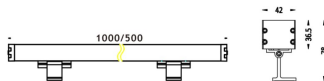

WALLLIGHT (OW03)

Wall Washer fixture from the family WALLLIGHT (OW03) with a power of 84W and a lighting distribution of 10°X60° with a real lumen output of 2350lm and an efficiency of 27,98lm/W with a CCT of RGBW 4 in 1K, made in Extruded Aluminium, Die Cast End Caps, Tempered Glass Cover and finished in Grey color. Do not include driver.

Item code	86.OW03.4063.03
Product type	Outdoor
Category	Wall Washer
Family	WALLLIGHT
Subfamily	WALLLIGHT (OW03)
Pictograms	

Scheme

Product	
Real power (W)	84
Real luminous flux (Lm)	2350
Luminous efficiency (Lm/W)	27.98
Beam angle (°)	10°X60°
Life time (h)	50000h L70B10
IP	65
Electrical class insulation	Class I
Colour	Grey
Chip Brand	OSRAM
Control gear included	No
Control gear	NOT INCLUDED
Light source	OSRAM RGBW 4 in 1
Colour temperature (K)	RGBW 4 in 1
Colour consistency (SDCM)	SDCM<3
CRI	>80
IK	IK08