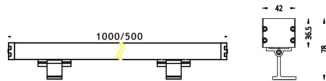

WALLLIGHT (OW03)

Wall Washer fixture from the family WALLLIGHT (OW03) with a power of 84W and a lighting distribution of 10°X60° with a real lumen output of 2350lm and an efficiency of 27,98lm/W with a CCT of RGBW 4 in 1K, made in Extruded Aluminium, Die Cast End Caps, Tempered Glass Cover and finished in Grey color. Do not include driver.

Item code	86.OW03.4063.03
Product type	Outdoor
Category	Wall Washer
Family	WALLLIGHT
Subfamily	WALLLIGHT (OW03)
Pictograms	

Scheme

Product	
Real power (W)	84
Real luminous flux (Lm)	2350
Luminous efficiency (Lm/W)	27.98
Beam angle (°)	10°X60°
Life time (h)	50000h L70B10
IP	65
Electrical class insulation	Class I
Colour	Grey
Chip Brand	OSRAM
Control gear included	No
Control gear	NOT INCLUDED
Light source	OSRAM RGBW 4 in 1
Colour temperature (K)	RGBW 4 in 1
Colour consistency (SDCM)	SDCM<3
CRI	>80
IK	IK08