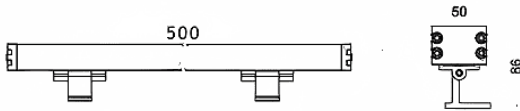

### WALLLIGHT (OW03)

Lavov Wall washer from the family WALLLIGHT (OW03), with a power of 42W and a 36° beam angle. Finished in Black colour. Dimensions 50X86X500mm. With a total lumen output of 1180lm and a luminous efficiency of 28.095238095238lm/W. CCT RGB 4 in 1. Driver NOT INCLUDED. Made in Extruded Aluminium body, Die Cast End Caps, Tempered Glass Cover. IP66. IK08

#### Dimensions

Product dimensions (mm) 50X86X500mm

#### Scheme

Item code	86.OW03.5033.02
Product type	Outdoor
Category	Wall Washer
Family	WALLLIGHT
Subfamily	WALLLIGHT (OW03)
Pictograms	

Product	
Real power (W)	42
Real luminous flux (Lm)	1180
Luminous efficiency (Lm/W)	28.095238095237999
Beam angle (°)	36°
Life time (h)	50000h L70B10
IP	66
Electrical class insulation	Class I
Colour	Black
Control gear included	Yes
Control gear	NOT INCLUDED
Light source	LED
Type of LED	OSRAM RGBW 4 in 1
Colour temperature (K)	RGB 4 in 1
Colour consistency (SDCM)	SDCM3
CRI	>80
IK	IK08