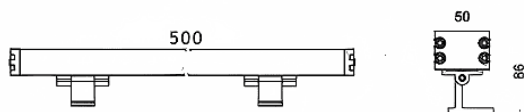

### WALLLIGHT (OW03)

Lavov Wall washer from the family WALLLIGHT (OW03), with a power of 42W and a 60° beam angle. Finished in Black colour. Dimensions 50X86X500mm. With a total lumen output of 1180lm and a luminous efficiency of 28.095238095238lm/W. CCT RGB 4 in 1. Driver NOT INCLUDED. Made in Extruded Aluminium body, Die Cast End Caps, Tempered Glass Cover. IP66. IK08

#### Dimensions

Product dimensions (mm) 50X86X500mm

#### Scheme

Item code	86.OW03.5041.02
Product type	Outdoor
Category	Wall Washer
Family	WALLLIGHT
Subfamily	WALLLIGHT (OW03)
Pictograms	

Product	
Real power (W)	42
Real luminous flux (Lm)	1180
Luminous efficiency (Lm/W)	28.095238095238
Beam angle (&ordm;)	60°
Life time (h)	50000h L70B10
IP	66
Electrical class insulation	Class I
Colour	Black
Control gear included	Yes
Control gear	NOT INCLUDED
Light source	OSRAM RGBW 4 in 1
Colour temperature (K)	RGB 4 in 1
Colour consistency (SDCM)	SDCM<3
CRI	>80
IK	IK08