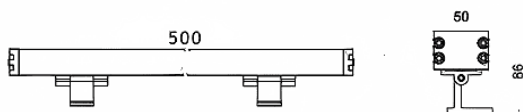

### WALLLIGHT (OW03)

Lavov Wall washer from the family WALLLIGHT (OW03), with a power of 42W and a 60° beam angle. Finished in Black colour. Dimensions 50X86X500mm. With a total lumen output of 1180lm and a luminous efficiency of 28.095238095238lm/W. CCT RGB 4 in 1. Driver NOT INCLUDED. Made in Extruded Aluminium body, Die Cast End Caps, Tempered Glass Cover. IP66. IK08

#### Dimensions

Product dimensions (mm) 50X86X500mm

#### Scheme

Item code	86.OW03.5043.02
Product type	Outdoor
Category	Wall Washer
Family	WALLLIGHT
Subfamily	WALLLIGHT (OW03)
Pictograms	

<b>Product</b>	
Real power (W)	42
Real luminous flux (Lm)	1180
Luminous efficiency (Lm/W)	28.095238095237999
Beam angle (°)	60°
Life time (h)	50000h L70B10
IP	66
Electrical class insulation	Class I
Colour	Black
Control gear included	Yes
Control gear	NOT INCLUDED
Light source	LED
Type of LED	OSRAM RGBW 4 in 1
Colour temperature (K)	RGB 4 in 1
Colour consistency (SDCM)	SDCM3
CRI	>80
IK	IK08