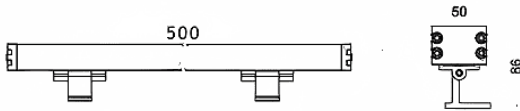

WALLLIGHT (OW03)

Lavov Wall washer from the family WALLLIGHT (OW03), with a power of 42W and a 15°X40° beam angle. Finished in Black colour. Dimensions 50X86X500mm. With a total lumen output of 1180lm and a luminous efficiency of 28.095238095238lm/W. CCT RGB 4 in 1. Driver NOT INCLUDED. Made in Extruded Aluminium body, Die Cast End Caps, Tempered Glass Cover. IP66. IK08

Dimensions

Product dimensions (mm) 50X86X500mm

Scheme

Item code	86.OW03.5051.02
Product type	Outdoor
Category	Wall Washer
Family	WALLLIGHT
Subfamily	WALLLIGHT (OW03)
Pictograms	

Product	
Real power (W)	42
Real luminous flux (Lm)	1180
Luminous efficiency (Lm/W)	28.095238095238
Beam angle (º)	15°X40°
Life time (h)	50000h L70B10
IP	66
Electrical class insulation	Class I
Colour	Black
Control gear included	Yes
Control gear	NOT INCLUDED
Light source	OSRAM RGBW 4 in 1
Colour temperature (K)	RGB 4 in 1
Colour consistency (SDCM)	SDCM<3
CRI	>80
IK	IK08