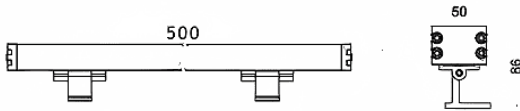

### WALLLIGHT (OW03)

Lavov Wall washer from the family WALLLIGHT (OW03), with a power of 42W and a 10°X60° beam angle. Finished in Black colour. Dimensions 50X86X500mm. With a total lumen output of 1180lm and a luminous efficiency of 28.095238095238lm/W. CCT RGB 4 in 1. Driver NOT INCLUDED. Made in Extruded Aluminium body, Die Cast End Caps, Tempered Glass Cover. IP66. IK08

#### Dimensions

Product dimensions (mm) 50X86X500mm

#### Scheme

Item code	86.OW03.5061.02
Product type	Outdoor
Category	Wall Washer
Family	WALLLIGHT
Subfamily	WALLLIGHT (OW03)
Pictograms	

Product	
Real power (W)	42
Real luminous flux (Lm)	1180
Luminous efficiency (Lm/W)	28.095238095237999
Beam angle (°)	10°X60°
Life time (h)	50000h L70B10
IP	66
Electrical class insulation	Class I
Colour	Black
Control gear included	Yes
Control gear	NOT INCLUDED
Light source	LED
Type of LED	OSRAM RGBW 4 in 1
Colour temperature (K)	RGB 4 in 1
Colour consistency (SDCM)	SDCM3
CRI	>80
IK	IK08