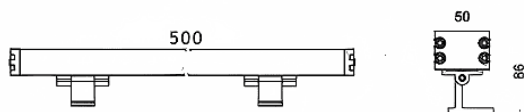

### WALLLIGHT (OW03)

Lavov Wall washer from the family WALLLIGHT (OW03), with a power of 42W and a 10°X60° beam angle. Finished in Black colour. Dimensions 50X86X500mm. With a total lumen output of 1180lm and a luminous efficiency of 28.095238095238lm/W. CCT RGB 4 in 1. Driver NOT INCLUDED. Made in Extruded Aluminium body, Die Cast End Caps, Tempered Glass Cover. IP66. IK08

#### Dimensions

Product dimensions (mm) 50X86X500mm

#### Scheme

Item code	86.OW03.5063.02
Product type	Outdoor
Category	Wall Washer
Family	WALLLIGHT
Subfamily	WALLLIGHT (OW03)
Pictograms	

Product	
Real power (W)	42
Real luminous flux (Lm)	1180
Luminous efficiency (Lm/W)	28.095238095238
Beam angle (&ordm;)	10°X60°
Life time (h)	50000h L70B10
IP	66
Electrical class insulation	Class I
Colour	Black
Control gear included	Yes
Control gear	NOT INCLUDED
Light source	OSRAM RGBW 4 in 1
Colour temperature (K)	RGB 4 in 1
Colour consistency (SDCM)	SDCM<3
CRI	>80
IK	IK08