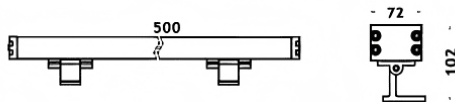

WALLLIGHT (OW04)

Lavov Wall washer from the family WALLLIGHT (OW04), with a power of 36W and a 10° beam angle. Finished in Black colour. Dimensions 72x102X500mm. With a total lumen output of 2080lm and a luminous efficiency of 57.777777777778lm/W. CCT 3000. Driver ON-OFF. Made in Extruded Aluminium, Die Cast End Caps, Tempered Glass Cover. IP66. IK08

Dimensions

Product dimensions (mm) 72x102X500mm

Scheme

Item code	86.OW04.1311.02
Product type	Outdoor
Category	Wall Washer
Family	WALLLIGHT
Subfamily	WALLLIGHT (OW04)
Pictograms	

Product	
Real power (W)	36
Real luminous flux (Lm)	2080
Luminous efficiency (Lm/W)	57.77777777777999
Beam angle (°)	10°
Life time (h)	50000h L70B10
IP	66
Electrical class insulation	Class I
Colour	Black
Control gear included	Yes
Control gear	ON-OFF
Light source	LED
Type of LED	OSRAM single color
Colour temperature (K)	3000
Colour consistency (SDCM)	SDCM3
CRI	>80
IK	IK08