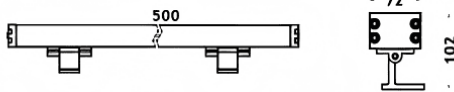

WALLLIGHT (OW04)

Lavov Wall washer from the family WALLLIGHT (OW04), with a power of 36W and a 10° beam angle. Finished in Black colour. Dimensions 72x102X500mm. With a total lumen output of 2080lm and a luminous efficiency of 57.7777777777778lm/W. CCT 3000. Driver NOT INCLUDED. Made in Extruded Aluminium body, Die Cast End Caps, Tempered Glass Cover. IP66. IK08

Dimensions

Product dimensions (mm) 72x102X500mm

Scheme

Item code	86.OW04.1313.02
Product type	Outdoor
Category	Wall Washer
Family	WALLLIGHT
Subfamily	WALLLIGHT (OW04)
Pictograms	

Product	
Real power (W)	36
Real luminous flux (Lm)	2080
Luminous efficiency (Lm/W)	57.777777777777999
Beam angle (°)	10°
Life time (h)	50000h L70B10
IP	66
Electrical class insulation	Class I
Colour	Black
Control gear included	Yes
Control gear	NOT INCLUDED
Light source	LED
Type of LED	OSRAM single color
Colour temperature (K)	3000
Colour consistency (SDCM)	SDCM3
CRI	>80
IK	IK08