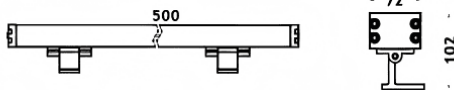

WALLLIGHT (OW04)

Lavov Wall washer from the family WALLLIGHT (OW04), with a power of 36W and a 24° beam angle. Finished in Black colour. Dimensions 72x102X500mm. With a total lumen output of 2080lm and a luminous efficiency of 57.777777777778lm/W. CCT 3000. Driver ON-OFF. Made in Extruded Aluminium body, Die Cast End Caps, Tempered Glass Cover. IP66. IK08

Dimensions

Product dimensions (mm) 72x102X500mm

Scheme

Item code	86.OW04.1321.02
Product type	Outdoor
Category	Wall Washer
Family	WALLLIGHT
Subfamily	WALLLIGHT (OW04)
Pictograms	

Product	
Real power (W)	36
Real luminous flux (Lm)	2080
Luminous efficiency (Lm/W)	57.77777777777999
Beam angle (°)	24°
Life time (h)	50000h L70B10
IP	66
Electrical class insulation	Class I
Colour	Black
Control gear included	Yes
Control gear	ON-OFF
Light source	LED
Type of LED	OSRAM single color
Colour temperature (K)	3000
Colour consistency (SDCM)	SDCM3
CRI	>80
IK	IK08