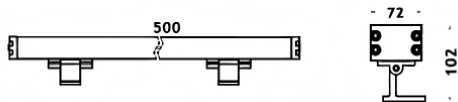

WALLLIGHT (OW04)

Lavov Wall washer from the family WALLLIGHT (OW04), with a power of 36W and a 24° beam angle. Finished in Black colour. Dimensions 72x102X500mm. With a total lumen output of 2080lm and a luminous efficiency of 57.7777777777778lm/W. CCT 3000. Driver NOT INCLUDED. Made in Extruded Aluminium body, Die Cast End Caps, Tempered Glass Cover. IP66. IK08

| | |
|-------------------------|--------------|
| Dimensions | |
| Product dimensions (mm) | 72x102X500mm |
| Scheme | |

| | |
|--------------|------------------|
| Item code | 86.OW04.1323.02 |
| Product type | Outdoor |
| Category | Wall Washer |
| Family | WALLLIGHT |
| Subfamily | WALLLIGHT (OW04) |
| Pictograms | |

| | |
|-----------------------------|--------------------|
| Product | |
| Real power (W) | 36 |
| Real luminous flux (Lm) | 2080 |
| Luminous efficiency (Lm/W) | 57.777777777777999 |
| Beam angle (°) | 24° |
| Life time (h) | 50000h L70B10 |
| IP | 66 |
| Electrical class insulation | Class I |
| Colour | Black |
| Control gear included | Yes |
| Control gear | NOT INCLUDED |
| Light source | LED |
| Type of LED | OSRAM single color |
| Colour temperature (K) | 3000 |
| Colour consistency (SDCM) | SDCM3 |
| CRI | >80 |
| IK | IK08 |