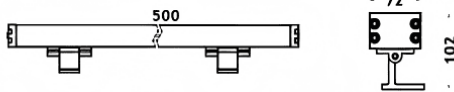

WALLLIGHT (OW04)

Lavov Wall washer from the family WALLLIGHT (OW04), with a power of 36W and a 36° beam angle. Finished in Black colour. Dimensions 72x102X500mm. With a total lumen output of 2080lm and a luminous efficiency of 57.7777777777778lm/W. CCT 3000. Driver ON-OFF. Made in Extruded Aluminium body, Die Cast End Caps, Tempered Glass Cover. IP66. IK08

Dimensions

Product dimensions (mm) 72x102X500mm

Scheme

Item code	86.OW04.1331.02
Product type	Outdoor
Category	Wall Washer
Family	WALLLIGHT
Subfamily	WALLLIGHT (OW04)
Pictograms	

Product	
Real power (W)	36
Real luminous flux (Lm)	2080
Luminous efficiency (Lm/W)	57.777777777777999
Beam angle (°)	36°
Life time (h)	50000h L70B10
IP	66
Electrical class insulation	Class I
Colour	Black
Control gear included	Yes
Control gear	ON-OFF
Light source	LED
Type of LED	OSRAM single color
Colour temperature (K)	3000
Colour consistency (SDCM)	SDCM3
CRI	>80
IK	IK08