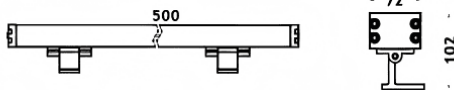

WALLLIGHT (OW04)

Lavov Wall washer from the family WALLLIGHT (OW04), with a power of 36W and a 36° beam angle. Finished in Black colour. Dimensions 72x102X500mm. With a total lumen output of 2080lm and a luminous efficiency of 57.777777777778lm/W. CCT 3000. Driver NOT INCLUDED. Made in Extruded Aluminium body, Die Cast End Caps, Tempered Glass Cover. IP66. IK08

Dimensions

Product dimensions (mm) 72x102X500mm

Scheme

Item code	86.OW04.1333.02
Product type	Outdoor
Category	Wall Washer
Family	WALLLIGHT
Subfamily	WALLLIGHT (OW04)
Pictograms	

Product	
Real power (W)	36
Real luminous flux (Lm)	2080
Luminous efficiency (Lm/W)	57.77777777777999
Beam angle (°)	36°
Life time (h)	50000h L70B10
IP	66
Electrical class insulation	Class I
Colour	Black
Control gear included	Yes
Control gear	NOT INCLUDED
Light source	LED
Type of LED	OSRAM single color
Colour temperature (K)	3000
Colour consistency (SDCM)	SDCM3
CRI	>80
IK	IK08