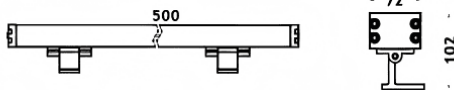

WALLLIGHT (OW04)

Lavov Wall washer from the family WALLLIGHT (OW04), with a power of 36W and a 60° beam angle. Finished in Black colour. Dimensions 72x102X500mm. With a total lumen output of 2080lm and a luminous efficiency of 57.777777777778lm/W. CCT 3000. Driver ON-OFF. Made in Extruded Aluminium body, Die Cast End Caps, Tempered Glass Cover. IP66. IK08

Dimensions

Product dimensions (mm) 72x102X500mm

Scheme

Item code	86.OW04.1341.02
Product type	Outdoor
Category	Wall Washer
Family	WALLLIGHT
Subfamily	WALLLIGHT (OW04)
Pictograms	

Product	
Real power (W)	36
Real luminous flux (Lm)	2080
Luminous efficiency (Lm/W)	57.77777777777999
Beam angle (°)	60°
Life time (h)	50000h L70B10
IP	66
Electrical class insulation	Class I
Colour	Black
Control gear included	Yes
Control gear	ON-OFF
Light source	LED
Type of LED	OSRAM single color
Colour temperature (K)	3000
Colour consistency (SDCM)	SDCM3
CRI	>80
IK	IK08