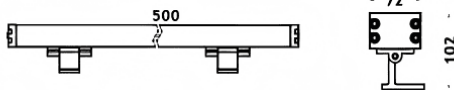

### WALLLIGHT (OW04)

Lavov Wall washer from the family WALLLIGHT (OW04), with a power of 36W and a 60° beam angle. Finished in Black colour. Dimensions 72x102X500mm. With a total lumen output of 2080lm and a luminous efficiency of 57.7777777777778lm/W. CCT 3000. Driver NOT INCLUDED. Made in Extruded Aluminium body, Die Cast End Caps, Tempered Glass Cover. IP66. IK08

#### Dimensions

Product dimensions (mm) 72x102X500mm

#### Scheme

Item code	86.OW04.1343.02
Product type	Outdoor
Category	Wall Washer
Family	WALLLIGHT
Subfamily	WALLLIGHT (OW04)
Pictograms	

Product	
Real power (W)	36
Real luminous flux (Lm)	2080
Luminous efficiency (Lm/W)	57.777777777777999
Beam angle (°)	60°
Life time (h)	50000h L70B10
IP	66
Electrical class insulation	Class I
Colour	Black
Control gear included	Yes
Control gear	NOT INCLUDED
Light source	LED
Type of LED	OSRAM single color
Colour temperature (K)	3000
Colour consistency (SDCM)	SDCM3
CRI	>80
IK	IK08