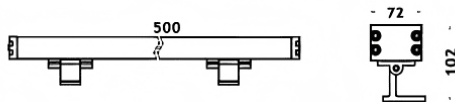

WALLLIGHT (OW04)

Lavov Wall washer from the family WALLLIGHT (OW04), with a power of 36W and a 15°X40° beam angle. Finished in Black colour. Dimensions 72x102X500mm. With a total lumen output of 2080lm and a luminous efficiency of 57.7777777777778lm/W. CCT 3000. Driver ON-OFF. Made in Extruded Aluminium body, Die Cast End Caps, Tempered Glass Cover. IP66. IK08

Dimensions

Product dimensions (mm) 72x102X500mm

Scheme

Item code	86.OW04.1351.02
Product type	Outdoor
Category	Wall Washer
Family	WALLLIGHT
Subfamily	WALLLIGHT (OW04)
Pictograms	

Product	
Real power (W)	36
Real luminous flux (Lm)	2080
Luminous efficiency (Lm/W)	57.777777777777999
Beam angle (°)	15°X40°
Life time (h)	50000h L70B10
IP	66
Electrical class insulation	Class I
Colour	Black
Control gear included	Yes
Control gear	ON-OFF
Light source	LED
Type of LED	OSRAM single color
Colour temperature (K)	3000
Colour consistency (SDCM)	SDCM3
CRI	>80
IK	IK08