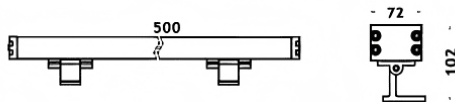

WALLLIGHT (OW04)

Lavov Wall washer from the family WALLLIGHT (OW04), with a power of 36W and a 15°X40° beam angle. Finished in Black colour. Dimensions 72x102X500mm. With a total lumen output of 2080lm and a luminous efficiency of 57.7777777777778lm/W. CCT 3000. Driver NOT INCLUDED. Made in Extruded Aluminium body, Die Cast End Caps, Tempered Glass Cover. IP66. IK08

Dimensions

Product dimensions (mm) 72x102X500mm

Scheme

Item code	86.OW04.1353.02
Product type	Outdoor
Category	Wall Washer
Family	WALLLIGHT
Subfamily	WALLLIGHT (OW04)
Pictograms	

Product	
Real power (W)	36
Real luminous flux (Lm)	2080
Luminous efficiency (Lm/W)	57.777777777777999
Beam angle (°)	15°X40°
Life time (h)	50000h L70B10
IP	66
Electrical class insulation	Class I
Colour	Black
Control gear included	Yes
Control gear	NOT INCLUDED
Light source	LED
Type of LED	OSRAM single color
Colour temperature (K)	3000
Colour consistency (SDCM)	SDCM3
CRI	>80
IK	IK08