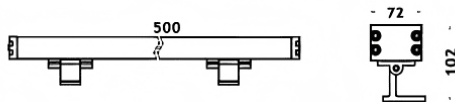

### WALLLIGHT (OW04)

Lavov Wall washer from the family WALLLIGHT (OW04), with a power of 36W and a 10°X60° beam angle. Finished in Black colour. Dimensions 72x102X500mm. With a total lumen output of 2080lm and a luminous efficiency of 57.7777777777778lm/W. CCT 3000. Driver ON-OFF. Made in Extruded Aluminium body, Die Cast End Caps, Tempered Glass Cover. IP66. IK08

#### Dimensions

Product dimensions (mm) 72x102X500mm

#### Scheme

Item code	86.OW04.1361.02
Product type	Outdoor
Category	Wall Washer
Family	WALLLIGHT
Subfamily	WALLLIGHT (OW04)
Pictograms	

Product	
Real power (W)	36
Real luminous flux (Lm)	2080
Luminous efficiency (Lm/W)	57.777777777777999
Beam angle (°)	10°X60°
Life time (h)	50000h L70B10
IP	66
Electrical class insulation	Class I
Colour	Black
Control gear included	Yes
Control gear	ON-OFF
Light source	LED
Type of LED	OSRAM single color
Colour temperature (K)	3000
Colour consistency (SDCM)	SDCM3
CRI	>80
IK	IK08