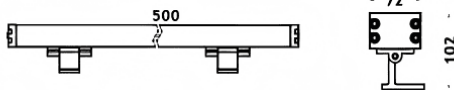

WALLLIGHT (OW04)

Lavov Wall washer from the family WALLLIGHT (OW04), with a power of 36W and a 10°X60° beam angle. Finished in Black colour. Dimensions 72x102X500mm. With a total lumen output of 2080lm and a luminous efficiency of 57.7777777777778lm/W. CCT 3000. Driver NOT INCLUDED. Made in Extruded Aluminium body, Die Cast End Caps, Tempered Glass Cover. IP66. IK08

Dimensions

Product dimensions (mm) 72x102X500mm

Scheme

Item code	86.OW04.1363.02
Product type	Outdoor
Category	Wall Washer
Family	WALLLIGHT
Subfamily	WALLLIGHT (OW04)
Pictograms	

Product	
Real power (W)	36
Real luminous flux (Lm)	2080
Luminous efficiency (Lm/W)	57.777777777777999
Beam angle (°)	10°X60°
Life time (h)	50000h L70B10
IP	66
Electrical class insulation	Class I
Colour	Black
Control gear included	Yes
Control gear	NOT INCLUDED
Light source	LED
Type of LED	OSRAM single color
Colour temperature (K)	3000
Colour consistency (SDCM)	SDCM3
CRI	>80
IK	IK08