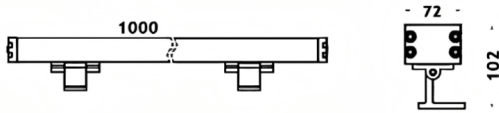

WALLLIGHT (OW04)

Lavov Wall washer from the family WALLLIGHT (OW04), with a power of 108W and a 24° beam angle. Finished in Black colour. Dimensions 72x102X1000mm. With a total lumen output of 3140lm and a luminous efficiency of 29.074074074074lm/W. CCT RGB 3 in 1. Driver NOT INCLUDED. Made in Extruded Aluminium body, Die Cast End Caps, Tempered Glass Cover. IP66. IK08

Dimensions

Product dimensions (mm) 72x102X1000mm

Scheme

| | |
|--------------|------------------|
| Item code | 86.OW04.2023.02 |
| Product type | Outdoor |
| Category | Wall Washer |
| Family | WALLLIGHT |
| Subfamily | WALLLIGHT (OW04) |

Pictograms

| | |
|-----------------------------|--------------------|
| Product | |
| Real power (W) | 108 |
| Real luminous flux (Lm) | 3140 |
| Luminous efficiency (Lm/W) | 29.074074074074002 |
| Beam angle (°) | 24° |
| Life time (h) | 50000h L70B10 |
| IP | 66 |
| Electrical class insulation | Class I |
| Colour | Black |
| Control gear included | No |
| Control gear | NOT INCLUDED |
| Type of LED | OSRAM RGB 3in 1 |
| Colour temperature (K) | RGB 3 in 1 |
| Colour consistency (SDCM) | SDCM3 |
| CRI | >80 |
| IK | IK08 |