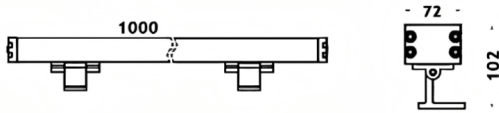

WALLLIGHT (OW04)

Lavov Wall washer from the family WALLLIGHT (OW04), with a power of 108W and a 15°X40° beam angle. Finished in Black colour. Dimensions 72x102X1000mm. With a total lumen output of 3140lm and a luminous efficiency of 29.074074074074lm/W. CCT RGB 3 in 1. Driver NOT INCLUDED. Made in Extruded Aluminium body, Die Cast End Caps, Tempered Glass Cover. IP66. IK08

Dimensions

Product dimensions (mm) 72x102X1000mm

Scheme

Item code	86.OW04.2053.02
Product type	Outdoor
Category	Wall Washer
Family	WALLLIGHT
Subfamily	WALLLIGHT (OW04)

Pictograms

Product	
Real power (W)	108
Real luminous flux (Lm)	3140
Luminous efficiency (Lm/W)	29.074074074074002
Beam angle (°)	15°X40°
Life time (h)	50000h L70B10
IP	66
Electrical class insulation	Class I
Colour	Black
Control gear included	No
Control gear	NOT INCLUDED
Type of LED	OSRAM RGB 3in 1
Colour temperature (K)	RGB 3 in 1
Colour consistency (SDCM)	SDCM3
CRI	>80
IK	IK08