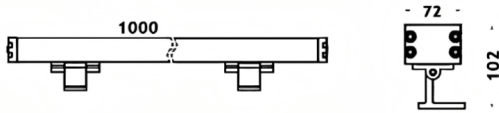

WALLLIGHT (OW04)

Lavov Wall washer from the family WALLLIGHT (OW04), with a power of 72W and a 10° beam angle. Finished in Black colour. Dimensions 72x102X1000mm. With a total lumen output of 4180lm and a luminous efficiency of 58.0555555555556lm/W. CCT 3000. Driver ON-OFF. Made in Extruded Aluminium body, Die Cast End Caps, Tempered Glass Cover. IP66. IK08

Dimensions

Product dimensions (mm) 72x102X1000mm

Scheme

Item code	86.OW04.2321.02
Product type	Outdoor
Category	Wall Washer
Family	WALLLIGHT
Subfamily	WALLLIGHT (OW04)
Pictograms	

Product	
Real power (W)	72
Real luminous flux (Lm)	4180
Luminous efficiency (Lm/W)	58.05555555555598
Beam angle (°)	10°
Life time (h)	50000h L70B10
IP	66
Electrical class insulation	Class I
Colour	Black
Control gear included	Yes
Control gear	ON-OFF
Light source	LED
Type of LED	OSRAM single color
Colour temperature (K)	3000
Colour consistency (SDCM)	SDCM3
CRI	>80
IK	IK08