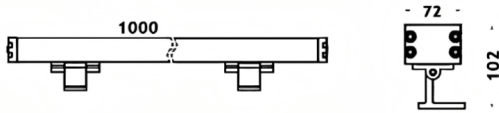

### WALLLIGHT (OW04)

Lavov Wall washer from the family WALLLIGHT (OW04), with a power of 72W and a 10° beam angle. Finished in Black colour. Dimensions 72x102X1000mm. With a total lumen output of 4180lm and a luminous efficiency of 58.0555555555556lm/W. CCT 3000. Driver NOT INCLUDED. Made in Extruded Aluminium body, Die Cast End Caps, Tempered Glass Cover. IP66. IK08

#### Dimensions

Product dimensions (mm) 72x102X1000mm

#### Scheme

Item code	86.OW04.2323.02
Product type	Outdoor
Category	Wall Washer
Family	WALLLIGHT
Subfamily	WALLLIGHT (OW04)
Pictograms	

Product	
Real power (W)	72
Real luminous flux (Lm)	4180
Luminous efficiency (Lm/W)	58.055555555555998
Beam angle (°)	10°
Life time (h)	50000h L70B10
IP	66
Electrical class insulation	Class I
Colour	Black
Control gear included	Yes
Control gear	NOT INCLUDED
Light source	LED
Type of LED	OSRAM single color
Colour temperature (K)	3000
Colour consistency (SDCM)	SDCM3
CRI	>80
IK	IK08