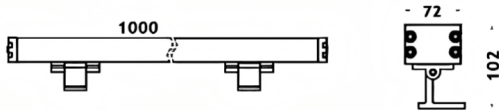

### WALLLIGHT (OW04)

Lavov Wall washer from the family WALLLIGHT (OW04), with a power of 72W and a 24° beam angle. Finished in Black colour. Dimensions 72x102X1000mm. With a total lumen output of 4180lm and a luminous efficiency of 58.0555555555556lm/W. CCT 3000. Driver ON-OFF. Made in Extruded Aluminium body, Die Cast End Caps, Tempered Glass Cover. IP66. IK08

#### Dimensions

Product dimensions (mm) 72x102X1000mm

#### Scheme

Item code	86.OW04.2331.02
Product type	Outdoor
Category	Wall Washer
Family	WALLLIGHT
Subfamily	WALLLIGHT (OW04)
Pictograms	

Product	
Real power (W)	72
Real luminous flux (Lm)	4180
Luminous efficiency (Lm/W)	58.055555555555998
Beam angle (°)	24°
Life time (h)	50000h L70B10
IP	66
Electrical class insulation	Class I
Colour	Black
Control gear included	Yes
Control gear	ON-OFF
Light source	LED
Type of LED	OSRAM single color
Colour temperature (K)	3000
Colour consistency (SDCM)	SDCM3
CRI	>80
IK	IK08