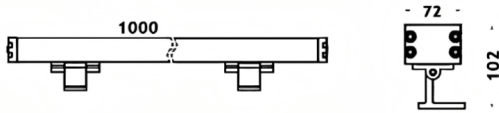

WALLLIGHT (OW04)

Lavov Wall washer from the family WALLLIGHT (OW04), with a power of 72W and a 36° beam angle. Finished in Black colour. Dimensions 72x102X1000mm. With a total lumen output of 4180lm and a luminous efficiency of 58.0555555555556lm/W. CCT 3000. Driver ON-OFF. Made in Extruded Aluminium body, Die Cast End Caps, Tempered Glass Cover. IP66. IK08

Dimensions

Product dimensions (mm) 72x102X1000mm

Scheme

Item code	86.OW04.2341.02
Product type	Outdoor
Category	Wall Washer
Family	WALLLIGHT
Subfamily	WALLLIGHT (OW04)
Pictograms	

Product	
Real power (W)	72
Real luminous flux (Lm)	4180
Luminous efficiency (Lm/W)	58.05555555555598
Beam angle (°)	36°
Life time (h)	50000h L70B10
IP	66
Electrical class insulation	Class I
Colour	Black
Control gear included	Yes
Control gear	ON-OFF
Light source	LED
Type of LED	OSRAM single color
Colour temperature (K)	3000
Colour consistency (SDCM)	SDCM3
CRI	>80
IK	IK08