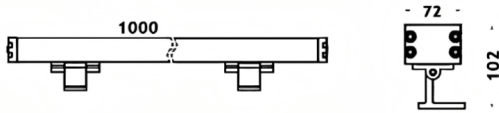

WALLLIGHT (OW04)

Lavov Wall washer from the family WALLLIGHT (OW04), with a power of 72W and a 36° beam angle. Finished in Black colour. Dimensions 72x102X1000mm. With a total lumen output of 4180lm and a luminous efficiency of 58.055555555556lm/W. CCT 3000. Driver NOT INCLUDED. Made in Extruded Aluminium body, Die Cast End Caps, Tempered Glass Cover. IP66. IK08

Dimensions

Product dimensions (mm) 72x102X1000mm

Scheme

Item code	86.OW04.2343.02
Product type	Outdoor
Category	Wall Washer
Family	WALLLIGHT
Subfamily	WALLLIGHT (OW04)
Pictograms	

Product	
Real power (W)	72
Real luminous flux (Lm)	4180
Luminous efficiency (Lm/W)	58.055555555555998
Beam angle (°)	36°
Life time (h)	50000h L70B10
IP	66
Electrical class insulation	Class I
Colour	Black
Control gear included	Yes
Control gear	NOT INCLUDED
Light source	LED
Type of LED	OSRAM single color
Colour temperature (K)	3000
Colour consistency (SDCM)	SDCM3
CRI	>80
IK	IK08