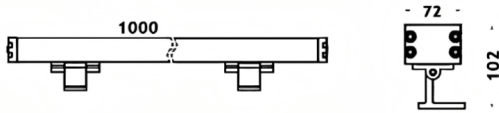

WALLLIGHT (OW04)

Lavov Wall washer from the family WALLLIGHT (OW04), with a power of 72W and a 15°X40° beam angle. Finished in Black colour. Dimensions 72x102X1000mm. With a total lumen output of 4180lm and a luminous efficiency of 58.0555555555556lm/W. CCT 3000. Driver ON-OFF. Made in Extruded Aluminium body, Die Cast End Caps, Tempered Glass Cover. IP66. IK08

Dimensions

Product dimensions (mm) 72x102X1000mm

Scheme

Item code	86.OW04.2361.02
Product type	Outdoor
Category	Wall Washer
Family	WALLLIGHT
Subfamily	WALLLIGHT (OW04)
Pictograms	

Product	
Real power (W)	72
Real luminous flux (Lm)	4180
Luminous efficiency (Lm/W)	58.05555555555598
Beam angle (°)	15°X40°
Life time (h)	50000h L70B10
IP	66
Electrical class insulation	Class I
Colour	Black
Control gear included	Yes
Control gear	ON-OFF
Light source	LED
Type of LED	OSRAM single color
Colour temperature (K)	3000
Colour consistency (SDCM)	SDCM3
CRI	>80
IK	IK08