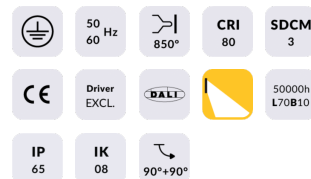

### WALLLIGHT (OW04)

Lavov Wall washer from the family WALLLIGHT (OW04), with a power of 144W and a 10° beam angle. Finished in Black colour. Dimensions 72x102X1000mm. With a total lumen output of 4180lm and a luminous efficiency of 29.0277777777778lm/W. CCT RGBW 4 in 1. Driver NOT INCLUDED. Made in Extruded Aluminium body, Die Cast End Caps, Tempered Glass Cover. IP66. IK08

#### Dimensions

Product dimensions (mm) 72x102X1000mm

#### Pictograms

Product	
Real power (W)	144
Real luminous flux (Lm)	4180
Luminous efficiency (Lm/W)	29.0277777777778
Beam angle (&ordm;)	10°
Life time (h)	50000h L70B10
IP	66
Electrical class insulation	Class I
Colour	Black
Control gear included	No
Control gear	NOT INCLUDED
Light source	OSRAM RGBW 4 in 1
Colour temperature (K)	RGBW 4 in 1
Colour consistency (SDCM)	SDCM<3
CRI	>80
IK	IK08