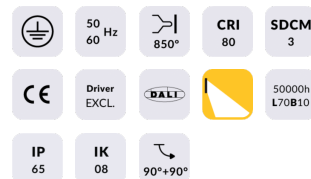

WALLLIGHT (OW04)

Lavov Wall washer from the family WALLLIGHT (OW04), with a power of 144W and a 24° beam angle. Finished in Black colour. Dimensions 72x102X1000mm. With a total lumen output of 4180lm and a luminous efficiency of 29.0277777777778lm/W. CCT RGBW 4 in 1. Driver NOT INCLUDED. Made in Extruded Aluminium body, Die Cast End Caps, Tempered Glass Cover. IP66. IK08

Dimensions

Product dimensions (mm) 72x102X1000mm

Scheme

Item code	86.OW04.4023.02
Product type	Outdoor
Category	Wall Washer
Family	WALLLIGHT
Subfamily	WALLLIGHT (OW04)

Pictograms

Product	
Real power (W)	144
Real luminous flux (Lm)	4180
Luminous efficiency (Lm/W)	29.0277777777778
Beam angle (º)	24°
Life time (h)	50000h L70B10
IP	66
Electrical class insulation	Class I
Colour	Black
Control gear included	No
Control gear	NOT INCLUDED
Light source	OSRAM RGBW 4 in 1
Colour temperature (K)	RGBW 4 in 1
Colour consistency (SDCM)	SDCM<3
CRI	>80
IK	IK08