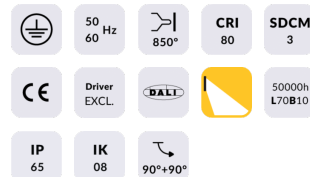

### WALLLIGHT (OW04)

Lavov Wall washer from the family WALLLIGHT (OW04), with a power of 144W and a 15°X40° beam angle. Finished in Black colour. Dimensions 72x102X1000mm. With a total lumen output of 4180lm and a luminous efficiency of 29.0277777777778lm/W. CCT RGBW 4 in 1. Driver NOT INCLUDED. Made in Extruded Aluminium body, Die Cast End Caps, Tempered Glass Cover. IP66. IK08

#### Dimensions

Product dimensions (mm) 72x102X1000mm

#### Pictograms

Product	
Real power (W)	144
Real luminous flux (Lm)	4180
Luminous efficiency (Lm/W)	29.0277777777778
Beam angle (°)	15°X40°
Life time (h)	50000h L70B10
IP	66
Electrical class insulation	Class I
Colour	Black
Control gear included	No
Control gear	NOT INCLUDED
Light source	OSRAM RGBW 4 in 1
Colour temperature (K)	RGBW 4 in 1
Colour consistency (SDCM)	SDCM3
CRI	>80
IK	IK08