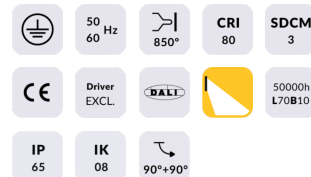

WALLLIGHT (OW04)

Lavov Wall washer from the family WALLLIGHT (OW04), with a power of 144W and a 15°X40° beam angle. Finished in Black colour. Dimensions 72x102X1000mm. With a total lumen output of 4180lm and a luminous efficiency of 29.0277777777778lm/W. CCT RGBW 4 in 1. Driver NOT INCLUDED. Made in Extruded Aluminium body, Die Cast End Caps, Tempered Glass Cover. IP66. IK08

Dimensions

Product dimensions (mm) 72x102X1000mm

Scheme

Item code	86.OW04.4053.02
Product type	Outdoor
Category	Wall Washer
Family	WALLLIGHT
Subfamily	WALLLIGHT (OW04)

Pictograms

Product	
Real power (W)	144
Real luminous flux (Lm)	4180
Luminous efficiency (Lm/W)	29.027777777777999
Beam angle (°)	15°X40°
Life time (h)	50000h L70B10
IP	66
Electrical class insulation	Class I
Colour	Black
Control gear included	No
Control gear	NOT INCLUDED
Light source	OSRAM RGBW 4 in 1
Colour temperature (K)	RGBW 4 in 1
Colour consistency (SDCM)	SDCM3
CRI	>80
IK	IK08