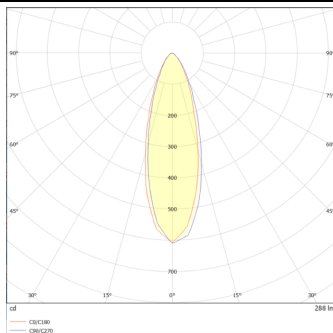

WALLLIGHT (OW07)

Wall Washer fixture from the family WALLLIGHT (OW07) with a power of 3,6W and a lighting distribution of 30 degrees. with a real lumen output of 289lm and an efficiency of 80,27lm/W, with a CCT of 3000K, made in Extruded Aluminium, Die Cast End Caps, Tempered Glass Cover and finished in Grey color. ON-OFF DRIVER.

Item code	86.OW07.1311.03
Product type	Outdoor
Category	Wall Washer
Family	WALLLIGHT
Subfamily	WALLLIGHT (OW07)
Pictograms	

Scheme

Photometry

Product	
Real power (W)	3.6
Real luminous flux (Lm)	289
Luminous efficiency (Lm/W)	80.27
Beam angle (°)	30
Life time (h)	50000h L70B10
IP	65
Electrical class insulation	Class II
Colour	Grey
Chip Brand	Nichia
Control gear included	Yes
Control gear	ON-OFF
Light source	6x0.5W Nichia
Colour temperature (K)	3000
Colour consistency (SDCM)	SDCM<3
CRI	>80
IK	IK05