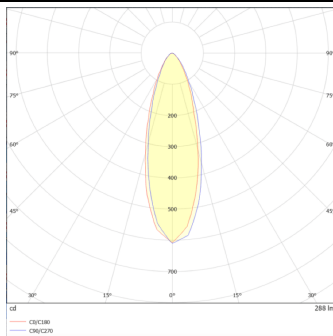

WALLLIGHT (OW07)

Wall Washer fixture from the family WALLLIGHT (OW07) with a power of 3,6W and a lighting distribution of 30 degrees. with a real lumen output of 289lm and an efficiency of 80,27lm/W, with a CCT of 3000K, made in Extruded Aluminium, Die Cast End Caps, Tempered Glass Cover and finished in Grey color. ON-OFF DRIVER.

Item code	86.OW07.1311.03
Product type	Outdoor
Category	Wall Washer
Family	WALLLIGHT
Subfamily	WALLLIGHT (OW07)
Pictograms	

Scheme

Photometry

Product	
Real power (W)	3.6
Real luminous flux (Lm)	289
Luminous efficiency (Lm/W)	80.27
Beam angle (°)	30
Life time (h)	50000h L70B10
IP	65
Electrical class insulation	Class II
Colour	Grey
Chip Brand	Nichia
Control gear included	Yes
Control gear	ON-OFF
Light source	6x0.5W Nichia
Colour temperature (K)	3000
Colour consistency (SDCM)	SDCM<3
CRI	>80
IK	IK05