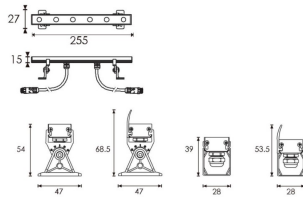

WALLLIGHT (OW07)

Wall Washer fixture from the family WALLLIGHT (OW07) with a power of 3,6W and a lighting distribution of 30 degrees. with a real lumen output of 289lm and an efficiency of 80,27lm/W, with a CCT of 3000K, made in Extruded Aluminium, Die Cast End Caps, Tempered Glass Cover and finished in Grey color. ON-OFF DRIVER.

Item code	86.OW07.1311.03
Product type	Outdoor
Category	Wall Washer
Family	WALLLIGHT
Subfamily	WALLLIGHT (OW07)
Pictograms	

Scheme

Photometry

Product	
Real power (W)	3.6
Real luminous flux (Lm)	289
Luminous efficiency (Lm/W)	80.27
Beam angle (°)	30
Life time (h)	50000h L70B10
IP	65
Electrical class insulation	Class II
Colour	Grey
Chip Brand	Nichia
Control gear included	Yes
Control gear	ON-OFF
Light source	6x0.5W Nichia
Colour temperature (K)	3000
Colour consistency (SDCM)	SDCM<3
CRI	>80
IK	IK05