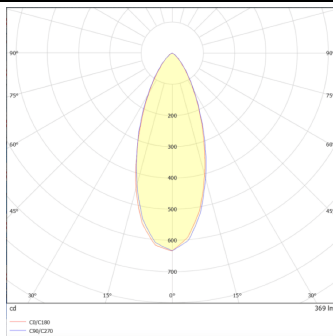

WALLLIGHT (OW07)

Wall Washer fixture from the family WALLLIGHT (OW07) with a power of 3,6W and a lighting distribution of 40 degrees. with a real lumen output of 289lm and an efficiency of 80,27lm/W, with a CCT of 3000K, made in Extruded Aluminium, Die Cast End Caps, Tempered Glass Cover and finished in Grey color. ON-OFF DRIVER.

Item code	86.OW07.1321.03
Product type	Outdoor
Category	Wall Washer
Family	WALLLIGHT
Subfamily	WALLLIGHT (OW07)
Pictograms	

Scheme

Photometry

Product	
Real power (W)	3.6
Real luminous flux (Lm)	289
Luminous efficiency (Lm/W)	80.27
Beam angle (°)	40
Life time (h)	50000h L70B10
IP	65
Electrical class insulation	Class II
Colour	Grey
Chip Brand	Nichia
Control gear included	Yes
Control gear	ON-OFF
Light source	6x0.5W Nichia
Colour temperature (K)	3000
Colour consistency (SDCM)	SDCM<3
CRI	>80
IK	IK05