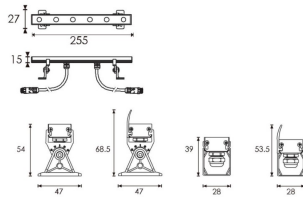

WALLLIGHT (OW07)

Wall Washer fixture from the family WALLLIGHT (OW07) with a power of 3,6W and a lighting distribution of 40 degrees. with a real lumen output of 289lm and an efficiency of 80,27lm/W, with a CCT of 3000K, made in Extruded Aluminium, Die Cast End Caps, Tempered Glass Cover and finished in Grey color. ON-OFF DRIVER.

Item code	86.OW07.1321.03
Product type	Outdoor
Category	Wall Washer
Family	WALLLIGHT
Subfamily	WALLLIGHT (OW07)
Pictograms	

Scheme

Photometry

Product	
Real power (W)	3.6
Real luminous flux (Lm)	289
Luminous efficiency (Lm/W)	80.27
Beam angle (°)	40
Life time (h)	50000h L70B10
IP	65
Electrical class insulation	Class II
Colour	Grey
Chip Brand	Nichia
Control gear included	Yes
Control gear	ON-OFF
Light source	6x0.5W Nichia
Colour temperature (K)	3000
Colour consistency (SDCM)	SDCM<3
CRI	>80
IK	IK05