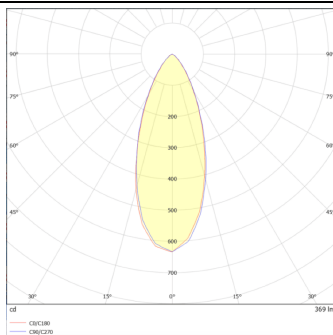

WALLLIGHT (OW07)

Wall Washer fixture from the family WALLLIGHT (OW07) with a power of 3,6W and a lighting distribution of 40 degrees. with a real lumen output of 289lm and an efficiency of 80,27lm/W, with a CCT of 3000K, made in Extruded Aluminium, Die Cast End Caps, Tempered Glass Cover and finished in Grey color. ON-OFF DRIVER.

Item code	86.OW07.1321.03
Product type	Outdoor
Category	Wall Washer
Family	WALLLIGHT
Subfamily	WALLLIGHT (OW07)
Pictograms	

Scheme

Photometry

Product	
Real power (W)	3.6
Real luminous flux (Lm)	289
Luminous efficiency (Lm/W)	80.27
Beam angle (°)	40
Life time (h)	50000h L70B10
IP	65
Electrical class insulation	Class II
Colour	Grey
Chip Brand	Nichia
Control gear included	Yes
Control gear	ON-OFF
Light source	6x0.5W Nichia
Colour temperature (K)	3000
Colour consistency (SDCM)	SDCM<3
CRI	>80
IK	IK05