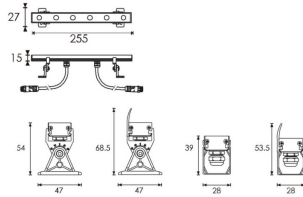

WALLLIGHT (OW07)

Wall Washer fixture from the family WALLLIGHT (OW07) with a power of 3,6W and a lighting distribution of 40 degrees. with a real lumen output of 289lm and an efficiency of 80,27lm/W, with a CCT of 3000K, made in Extruded Aluminium, Die Cast End Caps, Tempered Glass Cover and finished in Grey color. ON-OFF DRIVER.

Item code	86.OW07.1321.03
Product type	Outdoor
Category	Wall Washer
Family	WALLLIGHT
Subfamily	WALLLIGHT (OW07)
Pictograms	

Scheme

Photometry

Product	
Real power (W)	3.6
Real luminous flux (Lm)	289
Luminous efficiency (Lm/W)	80.27
Beam angle (°)	40
Life time (h)	50000h L70B10
IP	65
Electrical class insulation	Class II
Colour	Grey
Chip Brand	Nichia
Control gear included	Yes
Control gear	ON-OFF
Light source	6x0.5W Nichia
Colour temperature (K)	3000
Colour consistency (SDCM)	SDCM<3
CRI	>80
IK	IK05