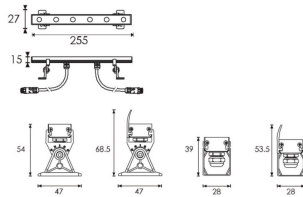

WALLLIGHT (OW07)

Wall Washer fixture from the family WALLLIGHT (OW07) with a power of 3,6W and a lighting distribution of 50 degrees. with a real lumen output of 289lm and an efficiency of 80,27lm/W, with a CCT of 3000K, made in Extruded Aluminium, Die Cast End Caps, Tempered Glass Cover and finished in Grey color. ON-OFF DRIVER.

Item code	86.OW07.1331.03
Product type	Outdoor
Category	Wall Washer
Family	WALLLIGHT
Subfamily	WALLLIGHT (OW07)

Pictograms

Product

Real power (W)	3.6
Real luminous flux (Lm)	289
Luminous efficiency (Lm/W)	80.27
Beam angle (°)	50
Life time (h)	50000h L70B10
IP	65
Electrical class insulation	Class II
Colour	Grey
Chip Brand	Nichia
Control gear included	Yes
Control gear	ON-OFF
Light source	6x0.5W Nichia
Colour temperature (K)	3000
Colour consistency (SDCM)	SDCM<3
CRI	>80
IK	IK05

Scheme

Photometry