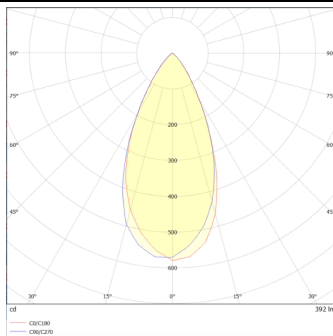

WALLLIGHT (OW07)

Wall Washer fixture from the family WALLLIGHT (OW07) with a power of 3,6W and a lighting distribution of 50 degrees. with a real lumen output of 289lm and an efficiency of 80,27lm/W, with a CCT of 3000K, made in Extruded Aluminium, Die Cast End Caps, Tempered Glass Cover and finished in Grey color. ON-OFF DRIVER.

Item code	86.OW07.1331.03
Product type	Outdoor
Category	Wall Washer
Family	WALLLIGHT
Subfamily	WALLLIGHT (OW07)
Pictograms	

Scheme

Photometry

Product	
Real power (W)	3.6
Real luminous flux (Lm)	289
Luminous efficiency (Lm/W)	80.27
Beam angle (°)	50
Life time (h)	50000h L70B10
IP	65
Electrical class insulation	Class II
Colour	Grey
Chip Brand	Nichia
Control gear included	Yes
Control gear	ON-OFF
Light source	6x0.5W Nichia
Colour temperature (K)	3000
Colour consistency (SDCM)	SDCM<3
CRI	>80
IK	IK05