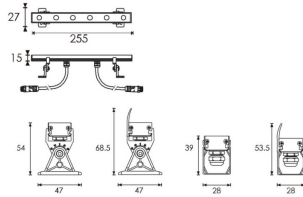

WALLLIGHT (OW07)

Wall Washer fixture from the family WALLLIGHT (OW07) with a power of 3,6W and a lighting distribution of 50 degrees. with a real lumen output of 289lm and an efficiency of 80,27lm/W, with a CCT of 3000K, made in Extruded Aluminium, Die Cast End Caps, Tempered Glass Cover and finished in Grey color. ON-OFF DRIVER.

Item code	86.OW07.1331.03
Product type	Outdoor
Category	Wall Washer
Family	WALLLIGHT
Subfamily	WALLLIGHT (OW07)
Pictograms	

Scheme

Photometry

Product	
Real power (W)	3.6
Real luminous flux (Lm)	289
Luminous efficiency (Lm/W)	80.27
Beam angle (°)	50
Life time (h)	50000h L70B10
IP	65
Electrical class insulation	Class II
Colour	Grey
Chip Brand	Nichia
Control gear included	Yes
Control gear	ON-OFF
Light source	6x0.5W Nichia
Colour temperature (K)	3000
Colour consistency (SDCM)	SDCM<3
CRI	>80
IK	IK05