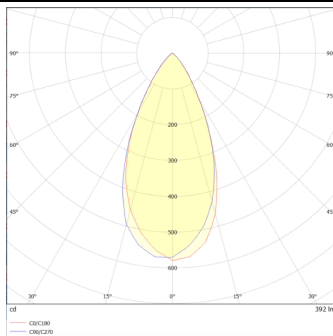

### WALLLIGHT (OW07)

Wall Washer fixture from the family WALLLIGHT (OW07) with a power of 3,6W and a lighting distribution of 50 degrees. with a real lumen output of 289lm and an efficiency of 80,27lm/W, with a CCT of 3000K, made in Extruded Aluminium, Die Cast End Caps, Tempered Glass Cover and finished in Grey color. ON-OFF DRIVER.

### Photometry

Product	
Real power (W)	3.6
Real luminous flux (Lm)	289
Luminous efficiency (Lm/W)	80.27
Beam angle (°)	50
Life time (h)	50000h L70B10
IP	65
Electrical class insulation	Class II
Colour	Grey
Chip Brand	Nichia
Control gear included	Yes
Control gear	ON-OFF
Light source	6x0.5W Nichia
Colour temperature (K)	3000
Colour consistency (SDCM)	SDCM<3
CRI	>80
IK	IK05