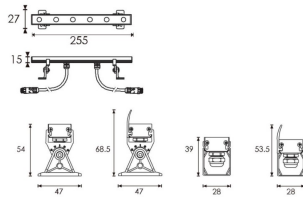

### WALLLIGHT (OW07)

Wall Washer fixture from the family WALLLIGHT (OW07) with a power of 3,6W and a lighting distribution of 50 degrees. with a real lumen output of 289lm and an efficiency of 80,27lm/W, with a CCT of 3000K, made in Extruded Aluminium, Die Cast End Caps, Tempered Glass Cover and finished in Grey color. ON-OFF DRIVER.

### Photometry

Product	
Real power (W)	3.6
Real luminous flux (Lm)	289
Luminous efficiency (Lm/W)	80.27
Beam angle (°)	50
Life time (h)	50000h L70B10
IP	65
Electrical class insulation	Class II
Colour	Grey
Chip Brand	Nichia
Control gear included	Yes
Control gear	ON-OFF
Light source	6x0.5W Nichia
Colour temperature (K)	3000
Colour consistency (SDCM)	SDCM<3
CRI	>80
IK	IK05