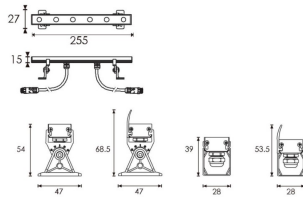

WALLLIGHT (OW07)

Wall Washer fixture from the family WALLLIGHT (OW07) with a power of 3,6W and a lighting distribution of 50 degrees. with a real lumen output of 289lm and an efficiency of 80,27lm/W, with a CCT of 3000K, made in Extruded Aluminium, Die Cast End Caps, Tempered Glass Cover and finished in Grey color. ON-OFF DRIVER.

Item code	86.OW07.1331.03
Product type	Outdoor
Category	Wall Washer
Family	WALLLIGHT
Subfamily	WALLLIGHT (OW07)
Pictograms	

Scheme

Photometry

Product	
Real power (W)	3.6
Real luminous flux (Lm)	289
Luminous efficiency (Lm/W)	80.27
Beam angle (°)	50
Life time (h)	50000h L70B10
IP	65
Electrical class insulation	Class II
Colour	Grey
Chip Brand	Nichia
Control gear included	Yes
Control gear	ON-OFF
Light source	6x0.5W Nichia
Colour temperature (K)	3000
Colour consistency (SDCM)	SDCM<3
CRI	>80
IK	IK05