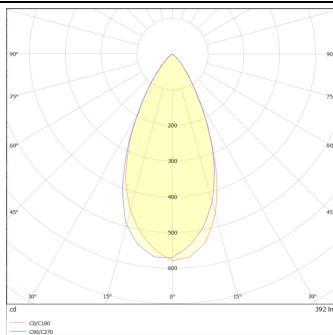

WALLLIGHT (OW07)

Wall Washer fixture from the family WALLLIGHT (OW07) with a power of 3,6W and a lighting distribution of 50 degrees. with a real lumen output of 289lm and an efficiency of 80,27lm/W, with a CCT of 3000K, made in Extruded Aluminium, Die Cast End Caps, Tempered Glass Cover and finished in Grey color. ON-OFF DRIVER.

Item code	86.OW07.1331.03
Product type	Outdoor
Category	Wall Washer
Family	WALLLIGHT
Subfamily	WALLLIGHT (OW07)
Pictograms	

Scheme

Photometry

Product	
Real power (W)	3.6
Real luminous flux (Lm)	289
Luminous efficiency (Lm/W)	80.27
Beam angle (°)	50
Life time (h)	50000h L70B10
IP	65
Electrical class insulation	Class II
Colour	Grey
Chip Brand	Nichia
Control gear included	Yes
Control gear	ON-OFF
Light source	6x0.5W Nichia
Colour temperature (K)	3000
Colour consistency (SDCM)	SDCM<3
CRI	>80
IK	IK05